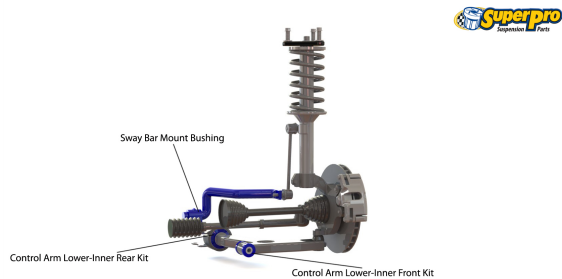

Suspension Parts & Poly Bushings for FORD AUSTRALIA FIESTA 2004-2009 - MK 6, WP-WQ

Parts Application Diagrams

Macpherson Strut

With Separate Control Arm

Double Link

With Trailing Arm And Chapman Strut - Front View

Available SuperPro Parts

Position	Part Name	Part No.	Qty/Car	Sub Brand
Front	Control Arm Lower-Inner Front Bush Kit	SPF3241K	1	SuperPro SPF
Front	Control Arm Lower-Inner Rear Bush Kit Standard replacement	SPF3242K	1	SuperPro SPF
Front	Control Arm Lower-Inner Rear Bush Kit - Double Offset Alignment Correction	SPF3244K	1	SuperPro SPF
Front	Control Arm Lower-Inner Rear Bush Kit - Single Offset Alignment Correction	SPF3243K	1	SuperPro SPF
Front	Sway Bar Link Cut To Length Link	TRC4004	2	Roll Control
Front	Sway Bar Link Kit - Heavy Duty Adjustable	TRC10200	1	Roll Control