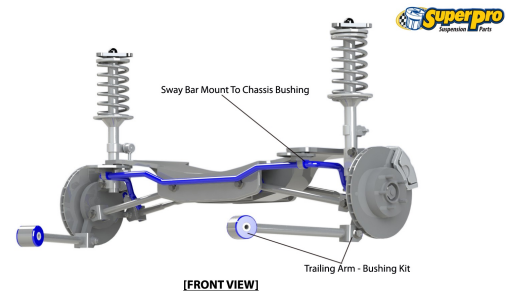

Suspension Parts & Poly Bushings for FORD AUSTRALIA FIESTA 2004-2009 - MK 6, WP-WQ

Parts Application Diagrams

Macpherson Strut

With Separate Control Arm

Double Link

With Trailing Arm And Chapman Strut - Front View

Available SuperPro Parts

Position	Part Name	Part No.	Qty/Car	Sub Brand
Front	Control Arm Lower-Inner Front Bush Kit	SPF3241K	1	SuperPro SPF
Front	Control Arm Lower-Inner Rear Bush Kit Standard replacement	SPF3242K	1	SuperPro SPF
Front	Control Arm Lower-Inner Rear Bush Kit - Double Offset Alignment Correction	SPF3244K	1	SuperPro SPF
Front	Control Arm Lower-Inner Rear Bush Kit - Single Offset Alignment Correction	SPF3243K	1	SuperPro SPF
Front	Sway Bar Link Cut To Length Link	TRC4004	2	Roll Control
Front	Sway Bar Link Kit - Heavy Duty Adjustable	TRC10200	1	Roll Control