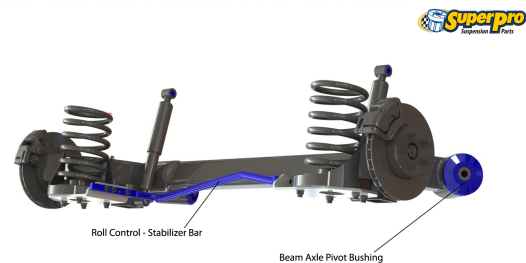

Torsional Beam Axle

Available SuperPro Parts

Position	Part Name	Part No.	Qty/Car	Sub Brand
Front	24mm Heavy Duty Non Adjustable Sway Bar	RC0004F-24	1	Roll Control
Front	Control Arm Lower-Inner Front Bush Kit	SPF1915K	1	SuperPro SPF
Front	Control Arm Lower-Inner Rear Bush Kit Standard replacement	SPF3395K	1	SuperPro SPF
Front	Control Arm Lower-Inner Rear Bush Kit - Double Offset Alignment Correction	SPF3397K	1	SuperPro SPF
Front	Control Arm Lower-Inner Rear Bush Kit - Single Offset Alignment Correction	SPF3396K	1	SuperPro SPF
Front	Engine Steady Mount Bush Kit Sports use only, replaces lower rear bushing in dogbone mount	SPF2907-70K	1	SuperPro SPF
Front	Engine Steady Mount Bush Kit Replaces Lower, Rear bushing in dogbone mount, Competition use	SPF2907-80K	1	SuperPro SPF
Front	Steering Rack & Pinion Mount Bush Kit Note: Drivers side fixed	SPF3615K	1	SuperPro SPF
Front	Sway Bar Link Kit - Heavy Duty Adjustable	TRC10200	1	Roll Control
Front	Sway Bar Mount Bush Kit OEM Bracket Part Number: 6Q0411333B Bar Diameters 16,18,19,20,22,24,25mm available	SPF2901-16K	1	SuperPro SPF
Front	Sway Bar Mount Bush Kit OEM Bracket Part Number: 6Q0411333B Bar Diameters 16,18,19,20,22,24,25mm available	SPF2901-18K	1	SuperPro SPF
Front	Sway Bar Mount Bush Kit OEM Bracket Part Number: 6Q0411333B Bar Diameters 16,18,19,20,22,24,25mm available	SPF2901-19K	1	SuperPro SPF
Front	Sway Bar Mount Bush Kit OEM Bracket Part Number: 6Q0411333B Bar Diameters 16,18,19,20,22,24,25mm available	SPF2901-20K	1	SuperPro SPF
Front	Sway Bar Mount Bush Kit OEM Bracket Part Number: 6Q0411333B Bar Diameters 16,18,19,20,22,24,25mm available	SPF2901-22K	1	SuperPro SPF
Front	Sway Bar Mount Bush Kit OEM Bracket Part Number: 6Q0411333B Bar Diameters 16,18,19,20,22,24,25mm available	SPF2901-24K	1	SuperPro SPF
Front	Sway Bar Mount Bush Kit OEM Bracket Part Number: 6Q0411333B Bar Diameters	SPF2901-25K	1	SuperPro SPF