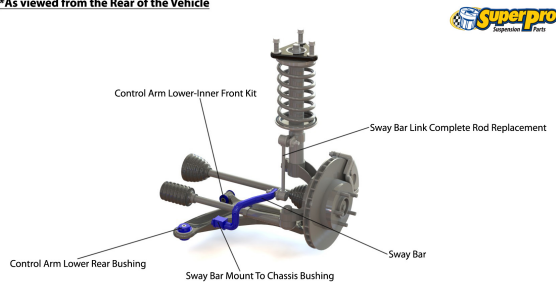

Suspension Parts & Poly Bushings for VW POLO 2009-2017 - Mk 5 6R, 6C

Parts Application Diagrams

Macpherson Strut With Lower Control Arm

With Vertical Bushing In Rear Location

***As viewed from the Rear of the Vehicle**