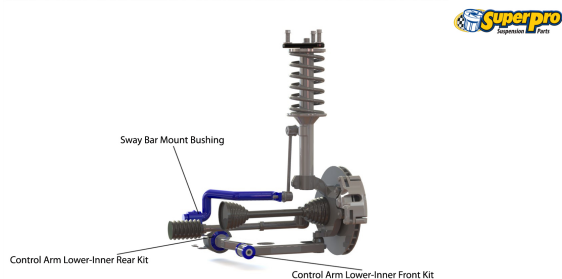

Suspension Parts & Poly Bushings for VW GOLF 2002-2005 - Mk 4 Typ 1J1 4motion R32

Parts Application Diagrams

Macpherson Strut

With Separate Control Arm