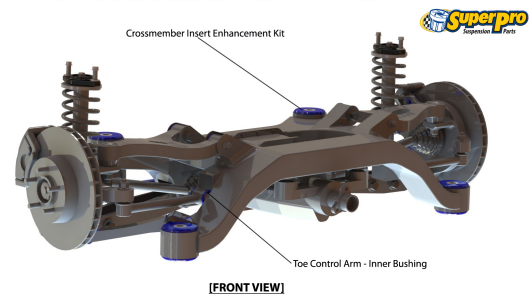

Available SuperPro Parts

Position	Part Name	Part No.	Qty/Car	Sub Brand
Front	Control Arm Lower-Inner Front Bush Kit Replaces OEM Part Number: 357407182	SPF1915K	1	SuperPro SPF
Front	Control Arm Lower-Inner Front Bush Kit Suited to Cast Arm; Replaces OEM Part Number: 8N0407182A.	SPF3394K	1	SuperPro SPF
Front	Control Arm Lower-Inner Rear Bush Kit Standard alignment; Press metal arm; Replaces OEM Part Number: 1J0407181.	SPF2082K	1	SuperPro SPF
Front	Control Arm Lower-Inner Rear Bush Kit Suited to Cast Arm; Replaces OEM Part Number: 8N0407181B.	SPF3395K	1	SuperPro SPF
Front	Control Arm Lower-Inner Rear Bush Kit - Double Offset Alignment Correction. Press metal arm. Replaces OEM Part Number: 1J0407181.	SPF2084K	1	SuperPro SPF
Front	Control Arm Lower-Inner Rear Bush Kit - Double Offset Suited to Cast Arm; Replaces OEM Part Number: 8N0407181B; 2 x offset bushings.	SPF3397K	1	SuperPro SPF
Front	Control Arm Lower-Inner Rear Bush Kit - Single Offset DS Standard and PS offset alignment settings; Press metal arm; Replaces OEM Part Number: 1J0407181.	SPF2083K	1	SuperPro SPF
Front	Control Arm Lower-Inner Rear Bush Kit - Single Offset Suited to Cast Arm, 1 x standard and 1 x offset; Replaces OEM Part Number: 8N0407181B.	SPF3396K	1	SuperPro SPF
Front	Engine Support Insert Bush Kit Void filling insert-Low NVH option recommended for Diesel motors; OEM Bracket Part Number: 1J0199851N.	SPF2575K	1	SuperPro SPF
Front	Engine Support Lower-Front Bush Kit Replaces complete original bush; Fits OEM Part Number: 1J0199851AB.	SPF2576K	1	SuperPro SPF
Front	Engine Support Lower-Rear Bush Kit Standard use	SPF2577-80K	1	SuperPro SPF
Front	Engine Support Lower-Rear Bush Kit Competition Applications	SPF2577-90K	1	SuperPro SPF
Front	Steering Rack & Pinion Mount Bush Kit Replaces OEM 1J0422884A	SPF3366K	1	SuperPro SPF
Front	Sway Bar Link Bush Kit Upper & Lower mounts; Replaces OEM Part Number: 1J0411327; Reuse original crush tubes.	SPF2127K	1	SuperPro SPF
Rear	Lateral Arm Lower-Inner Bush Kit Standard; Replaces OEM Part Number 1J0505323.	SPF2540K	1	SuperPro SPF
Rear	Lateral Arm Lower-Inner Bush Kit - Double Offset	SPF2541K	1	SuperPro SPF