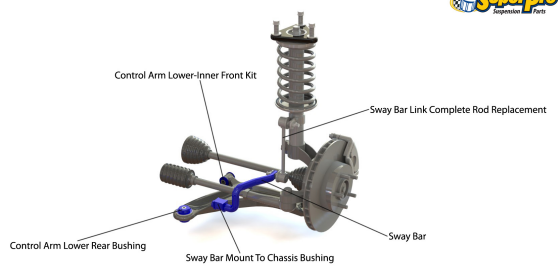

# Suspension Parts & Poly Bushings for FORD AUSTRALIA ESCORT 1974-1980 - Mk 2

## Parts Application Diagrams

### Macpherson Strut With Lower Control Arm

With Vertical Bushing In Rear Location

\*As viewed from the Rear of the Vehicle

### Leaf Spring Solid Axle

With Limited Lateral Location