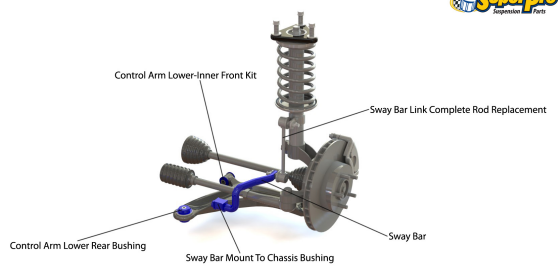

Suspension Parts & Poly Bushings for FORD AUSTRALIA ESCORT 1968-1976 - Mk 1

Parts Application Diagrams

Macpherson Strut With Lower Control Arm

With Vertical Bushing In Rear Location

*As viewed from the Rear of the Vehicle

Leaf Spring Solid Axle

With Limited Lateral Location

Available SuperPro Parts

Position	Part Name	Part No.	Qty/Car	Sub Brand
Front	Control Arm Lower-Inner Bush Kit	SPF0930K	1	SuperPro SPF
Front	Front End Repair Kit	KIT052FK	1	Vehicle Kits
Front	Steering Rack & Pinion Coupling Kit Thickness of coupling 25.5mm	SPF0354K	1	SuperPro SPF
Front	Steering Rack & Pinion Coupling Kit Thickness of coupling 10mm	SPF1159K	1	SuperPro SPF
Front	Steering Rack & Pinion Mount Bush (Manual Steering)	SPF0932K	1	SuperPro SPF
Front	Steering Rack & Pinion Repair Kit	KIT026K	1	Vehicle Kits
Front	Steering Rack & Pinion Shaft Guide (Manual Steering)	SPF0931K	1	SuperPro SPF
Front	Sway Bar Mount Bush Kit Competition use, 69mm wide bush	SPF0312-20K	1	SuperPro SPF
Front	Sway Bar Mount Bush Kit Competition use, 69mm wide bush	SPF0312-22K	1	SuperPro SPF
Front	Sway Bar Mount Bush Kit Competition use, 69mm wide bush	SPF0312-24K	1	SuperPro SPF
Front	Sway Bar Mount Bush Kit	SPF2045-19K	1	SuperPro SPF
Front	Sway Bar Mount Bush Kit	SPF2045-20K	1	SuperPro SPF
Front	Sway Bar Mount Bush Kit	SPF2045-22K	1	SuperPro SPF
Front	Sway Bar To Lower Control Arm Bush Kit	SPF0420K	1	SuperPro SPF
Rear	Brake Cable Guide 3/8 Cable	SPF1828K	1	SuperPro SPF
Rear	Leaf Spring Bush Kit 74mm long Tubes in Kit	KIT053RK	1	Vehicle Kits
Rear	Leaf Spring Saddle Mount Bush Kit Spring width 52mm	SPF1979K	1	SuperPro SPF
Rear	Shock Absorber Bush Kit Cotton reel style to suit Spax shock	SPF1860K	1	SuperPro SPF
Rear	Spring Front Eye Bush Kit Bush Size OD 47, ID 19, Length 24. Tube 19x11x65	SPF0293K	1	SuperPro SPF