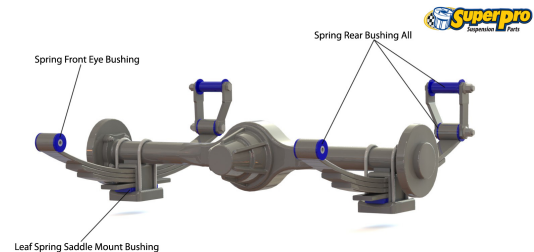

Suspension Parts & Poly Bushings for FORD AUSTRALIA ESCORT 1968-1976 - Mk 1

Parts Application Diagrams

Macpherson Strut With Lower Control Arm

With Vertical Bushing In Rear Location

*As viewed from the Rear of the Vehicle

Leaf Spring Solid Axle

With Limited Lateral Location

Available SuperPro Parts

Position	Part Name	Part No.	Qty/Car	Sub Brand
Front	Control Arm Lower-Inner Bush Kit	SPF0930K	1	SuperPro SPF
Front	Front End Repair Kit	KIT052FK	1	Vehicle Kits
Front	Steering Rack & Pinion Coupling Kit Thickness of coupling 25.5mm	SPF0354K	1	SuperPro SPF
Front	Steering Rack & Pinion Coupling Kit Thickness of coupling 10mm	SPF1159K	1	SuperPro SPF
Front	Steering Rack & Pinion Mount Bush (Manual Steering)	SPF0932K	1	SuperPro SPF
Front	Steering Rack & Pinion Repair Kit	KIT026K	1	Vehicle Kits
Front	Steering Rack & Pinion Shaft Guide (Manual Steering)	SPF0931K	1	SuperPro SPF
Front	Sway Bar Mount Bush Kit Competition use, 69mm wide bush	SPF0312-20K	1	SuperPro SPF
Front	Sway Bar Mount Bush Kit Competition use, 69mm wide bush	SPF0312-22K	1	SuperPro SPF
Front	Sway Bar Mount Bush Kit Competition use, 69mm wide bush	SPF0312-24K	1	SuperPro SPF
Front	Sway Bar Mount Bush Kit	SPF2045-19K	1	SuperPro SPF
Front	Sway Bar Mount Bush Kit	SPF2045-20K	1	SuperPro SPF
Front	Sway Bar Mount Bush Kit	SPF2045-22K	1	SuperPro SPF
Front	Sway Bar To Lower Control Arm Bush Kit	SPF0420K	1	SuperPro SPF
Rear	Brake Cable Guide 3/8 Cable	SPF1828K	1	SuperPro SPF
Rear	Leaf Spring Bush Kit 74mm long Tubes in Kit	KIT053RK	1	Vehicle Kits
Rear	Leaf Spring Saddle Mount Bush Kit Spring width 52mm	SPF1979K	1	SuperPro SPF
Rear	Shock Absorber Bush Kit Cotton reel style to suit Spax shock	SPF1860K	1	SuperPro SPF
Rear	Spring Front Eye Bush Kit Bush Size OD 47, ID 19, Length 24. Tube 19x11x65	SPF0293K	1	SuperPro SPF