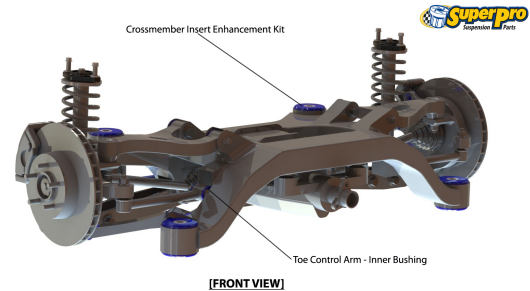

Suspension Parts & Poly Bushings for JAGUAR Mk X 1966-1970 - Mark X

Parts Application Diagrams

Double Wishbone

With Upper And Lower Wishbone Control Arms

Complex Multi Link With Active Control

With Upper And Lower Control Arms, Trailing And Toe Control Arms

Available SuperPro Parts

Position	Part Name	Part No.	Qty/Car	Sub Brand
Front	Control Arm Lower-Inner Bush Kit Replaces OEM C8673	SPF0286K	1	SuperPro SPF
Front	Control Arm Upper-Inner Bush Kit Replaces OEM C8672	SPF1199K	1	SuperPro SPF
Front	Sway Bar Mount Bush Kit Suits late C32929 clamp	SPF1133-14.5K	1	SuperPro SPF
Front	Sway Bar Mount Bush Kit Suits late C32929 clamp	SPF1133-15.5K	1	SuperPro SPF
Front	Sway Bar Mount Bush Kit Suits late C32929 clamp	SPF1133-16.5K	1	SuperPro SPF
Front	Sway Bar Mount Bush Kit Suits late C32929 clamp	SPF1133-17.5K	1	SuperPro SPF
Front	Sway Bar Mount Bush Kit Suits late C32929 clamp	SPF1133-19K	1	SuperPro SPF
Front	Sway Bar Mount Bush Kit Suits late C32929 clamp	SPF1133-20.5K	1	SuperPro SPF
Front	Sway Bar Mount Bush Kit Suits late C32929 clamp	SPF1133-21K	1	SuperPro SPF
Front	Sway Bar Mount Bush Kit Suits late C32929 clamp	SPF1133-22K	1	SuperPro SPF
Front	Sway Bar Mount Bush Kit Suits late C32929 clamp	SPF1133-24.5K	1	SuperPro SPF
Front	Sway Bar Mount Bush Kit Suits late C32929 clamp	SPF1133-25.5K	1	SuperPro SPF
Front	Sway Bar Mount Bush Kit Suits early C15097 clamp	SPF1137-14K	1	SuperPro SPF
Front	Sway Bar Mount Bush Kit Suits early C15097 clamp	SPF1137-15.5K	1	SuperPro SPF
Front	Sway Bar Mount Bush Kit Suits early C15097 clamp	SPF1137-17.5K	1	SuperPro SPF
Front	Sway Bar Mount Bush Kit Suits early C15097 clamp	SPF1137-19K	1	SuperPro SPF
Front	Sway Bar Mount Bush Kit Suits early C15097 clamp	SPF1137-21K	1	SuperPro SPF
Front	Sway Bar Mount Bush Kit Suits early C15097 clamp	SPF1137-22K	1	SuperPro SPF