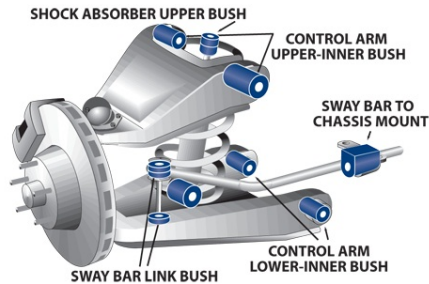

Suspension Parts & Poly Bushings for JAGUAR Mk X 1966-1970 - Mark X

Parts Application Diagrams

Double Wishbone

With Upper And Lower Wishbone Control Arms

Complex Multi Link With Active Control

With Upper And Lower Control Arms, Trailing And Toe Control Arms

Available SuperPro Parts

Position	Part Name	Part No.	Qty/Car	Sub Brand
Front	Control Arm Lower-Inner Bush Kit Replaces OEM C8673	SPF0286K	1	SuperPro SPF
Front	Control Arm Upper-Inner Bush Kit Replaces OEM C8672	SPF1199K	1	SuperPro SPF
Front	Sway Bar Mount Bush Kit Suits late C32929 clamp	SPF1133-14.5K	1	SuperPro SPF
Front	Sway Bar Mount Bush Kit Suits late C32929 clamp	SPF1133-15.5K	1	SuperPro SPF
Front	Sway Bar Mount Bush Kit Suits late C32929 clamp	SPF1133-16.5K	1	SuperPro SPF
Front	Sway Bar Mount Bush Kit Suits late C32929 clamp	SPF1133-17.5K	1	SuperPro SPF
Front	Sway Bar Mount Bush Kit Suits late C32929 clamp	SPF1133-19K	1	SuperPro SPF
Front	Sway Bar Mount Bush Kit Suits late C32929 clamp	SPF1133-20.5K	1	SuperPro SPF
Front	Sway Bar Mount Bush Kit Suits late C32929 clamp	SPF1133-21K	1	SuperPro SPF
Front	Sway Bar Mount Bush Kit Suits late C32929 clamp	SPF1133-22K	1	SuperPro SPF
Front	Sway Bar Mount Bush Kit Suits late C32929 clamp	SPF1133-24.5K	1	SuperPro SPF
Front	Sway Bar Mount Bush Kit Suits late C32929 clamp	SPF1133-25.5K	1	SuperPro SPF
Front	Sway Bar Mount Bush Kit Suits early C15097 clamp	SPF1137-14K	1	SuperPro SPF
Front	Sway Bar Mount Bush Kit Suits early C15097 clamp	SPF1137-15.5K	1	SuperPro SPF
Front	Sway Bar Mount Bush Kit Suits early C15097 clamp	SPF1137-17.5K	1	SuperPro SPF
Front	Sway Bar Mount Bush Kit Suits early C15097 clamp	SPF1137-19K	1	SuperPro SPF
Front	Sway Bar Mount Bush Kit Suits early C15097 clamp	SPF1137-21K	1	SuperPro SPF
Front	Sway Bar Mount Bush Kit Suits early C15097 clamp	SPF1137-22K	1	SuperPro SPF