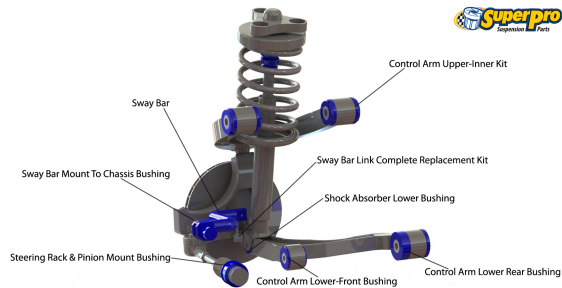

# Suspension Parts & Poly Bushings for TOYOTA SUPRA 1981-1986 - MA61, \_A6\_

## Parts Application Diagrams

### Double Control Arm With Strut & Coil

With Separate Upper & Lower Control A Arms

## Available SuperPro Parts

Position	Part Name	Part No.	Qty/Car	Sub Brand
Front	Control Arm Lower-Inner Bush Kit Re-use original shell	<a href="#">SPF0509K</a>	1	SuperPro SPF
Front	Steering Rack & Pinion Mount Bush Kit	<a href="#">SPF3480K</a>	1	SuperPro SPF
Front	Strut Bar To Chassis Mount Bush Kit	<a href="#">SPF0307K</a>	1	SuperPro SPF
Front	Sway Bar Link Bush Kit	<a href="#">SPF0903K</a>	1	SuperPro SPF
Rear	Control Arm Inner Bush Kit IRS Suspension, 4 x 70mm long crush tubes, Must re-use original shell	<a href="#">SPF1213K</a>	1	SuperPro SPF
Rear	Control Arm Lower-Inner & Outer Bush Kit IRS rear suspension, Remove original shell for fitment, 70mm long tubes inner & 65mm tubes outer	<a href="#">SPF3180K</a>	1	SuperPro SPF
Rear	Crossmember To Chassis Mount Bush Kit Front of cross-member bushing kit	<a href="#">SPF1447K</a>	1	SuperPro SPF
Rear	Crossmember To Chassis Mount Bush Kit Rear of cross-member bushing kit, IRS Vehicles, Replaces upper original mount 5228214010 and lower mount 5228114010	<a href="#">SPF2926K</a>	1	SuperPro SPF
Rear	Shock Absorber Upper Bush Kit	<a href="#">SPF2755SK</a>	1	SuperPro SPF
Rear	Sway Bar Link Lower Bush Kit	<a href="#">SPF0280K</a>	1	SuperPro SPF
Rear	Sway Bar Link Upper Bush Kit	<a href="#">SPF0903-4K</a>	1	SuperPro SPF