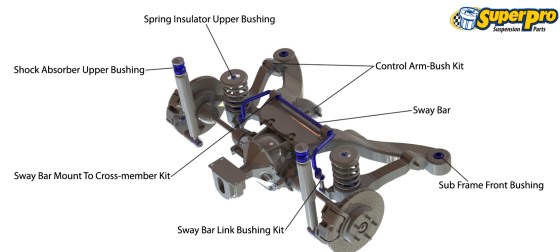

## Parts Application Diagrams

### Double Control Arm With Strut & Coil

With Separate Upper & Lower Control A Arms

### Complex IRS For Rwd

With "Wishbone" Style Lower Trailing Arm

## Available SuperPro Parts

Position	Part Name	Part No.	Qty/Car	Sub Brand
Front	Control Arm Lower-Inner Bush Kit Re-use original shell	<a href="#">SPF0509K</a>	1	SuperPro SPF
Front	Steering Rack & Pinion Mount Bush Kit	<a href="#">SPF3480K</a>	1	SuperPro SPF
Front	Strut Bar To Chassis Mount Bush Kit	<a href="#">SPF0307K</a>	1	SuperPro SPF
Front	Sway Bar Link Bush Kit	<a href="#">SPF0903K</a>	1	SuperPro SPF
Rear	Control Arm Inner Bush Kit IRS Suspension, 4 x 70mm long crush tubes, Must re-use original shell	<a href="#">SPF1213K</a>	1	SuperPro SPF
Rear	Control Arm Lower-Inner & Outer Bush Kit IRS rear suspension, Remove original shell for fitment, 70mm long tubes inner & 65mm tubes outer	<a href="#">SPF3180K</a>	1	SuperPro SPF
Rear	Crossmember To Chassis Mount Bush Kit Front of cross-member bushing kit	<a href="#">SPF1447K</a>	1	SuperPro SPF
Rear	Crossmember To Chassis Mount Bush Kit Rear of cross-member bushing kit, IRS Vehicles, Replaces upper original mount 5228214010 and lower mount 5228114010	<a href="#">SPF2926K</a>	1	SuperPro SPF
Rear	Shock Absorber Upper Bush Kit	<a href="#">SPF2755SK</a>	1	SuperPro SPF
Rear	Sway Bar Link Lower Bush Kit	<a href="#">SPF0280K</a>	1	SuperPro SPF
Rear	Sway Bar Link Upper Bush Kit	<a href="#">SPF0903-4K</a>	1	SuperPro SPF