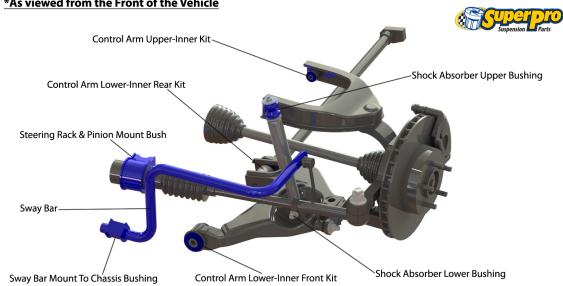

# Suspension Parts & Poly Bushings for TOYOTA REGIUS 2000-2004 - LH184R

## Parts Application Diagrams

### Double Wishbone

With Upper And Lower Arm With Drive Shaft

\*As viewed from the Front of the Vehicle

### Leaf Spring Solid Axle

With Limited Lateral Location