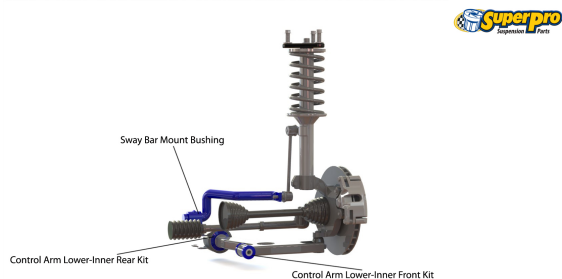

Suspension Parts & Poly Bushings for MITSUBISHI VERADA 2003-2005 - KL, KW

Parts Application Diagrams

Macpherson Strut

With Separate Control Arm

Double Link

With Trailing Arm And Chapman Strut - Front View

Available SuperPro Parts