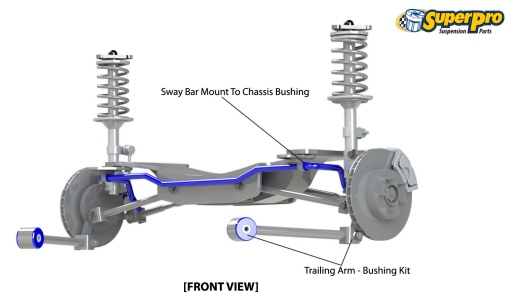

Double Link

With Trailing Arm And Chapman Strut - Front View

Available SuperPro Parts

Position	Part Name	Part No.	Qty/Car	Sub Brand
Front	Camber Adjusting Bolt Kit Adds +/- 1.5 Degrees camber	SPF4351-12K	1	SuperPro SPF
Front	Control Arm Lower-Front Bush Kit	SPF1126K	1	SuperPro SPF
Front	Control Arm Lower-Rear Bush Kit Standard setting. Slide on mount peg	SPF1366K	1	SuperPro SPF
Front	Control Arm Lower-Rear Bush Kit Standard setting. Locking nut on mount peg	SPF1999K	1	SuperPro SPF
Front	Control Arm Lower-Rear Bush Kit - Double Offset Alignment Correction. Slide on mount peg	SPF1368K	1	SuperPro SPF
Front	Control Arm Lower-Rear Bush Kit - Double Offset Alignment Correction. PS increased, DS decreased/increase. Locking nut on mount peg.	SPF2001K	1	SuperPro SPF
Front	Control Arm Lower-Rear Bush Kit - Single Offset Alignment Correction. Slide on mount peg	SPF1367K	1	SuperPro SPF
Front	Control Arm Lower-Rear Bush Kit - Single Offset Alignment Correction. PS increased, DS standard. Locking nut on mount peg.	SPF2000K	1	SuperPro SPF
Front	Steering Rack & Pinion Mount Bush (Power Steering) Complete kit both sides	SPF2304K	1	SuperPro SPF
Front	Steering Rack & Pinion Mount Bush (Power Steering) Left Hand Side Only	SPF2304LK	1	SuperPro SPF
Front	Steering Rack & Pinion Mount Bush (Power Steering) Right Hand Side Only	SPF2304RK	1	SuperPro SPF
Front	Sway Bar Link Standard Replacement	TRC4016	2	Roll Control
Front	Sway Bar Link Kit - Heavy Duty Adjustable	TRC1025	1	Roll Control
Front	Sway Bar Mount Bush Kit Measure bar diameter 20,22,23,24,27mm available	SPF1801-20K	1	SuperPro SPF
Rear	Control Arm Lower-Outer Bush Kit Sedan only, Replaces rubber encased hyme joint style bush	SPF1953K	1	SuperPro SPF
Rear	Control Arm Upper-Outer Bush Kit Sedan only, Bush located in outer hub assembly	SPF2114K	1	SuperPro SPF
Rear	Sway Bar Link Kit - Heavy Duty Adjustable	TRC1025	1	Roll Control
Rear	Trailing Arm Lower-Front Bush Kit Wagon only, Cotton reel style, bush OD 56mm, tube length 60mm	SPF0423K	1	SuperPro SPF
Rear	Trailing Arm Lower-Rear Bush Kit	SPF0168K	1	SuperPro SPF