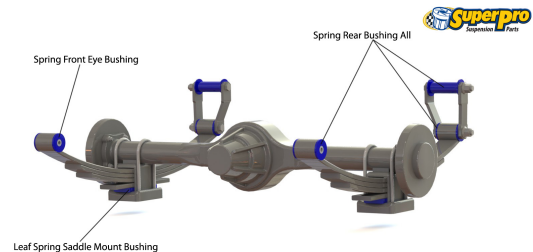

Suspension Parts & Poly Bushings for TOYOTA COROLLA 1979-1987 - E70, E71, E72

Parts Application Diagrams

Generic Diagram

For Illustrative Purposes Only

Leaf Spring Solid Axle

With Limited Lateral Location

Available SuperPro Parts

Position	Part Name	Part No.	Qty/Car	Sub Brand
Front	Control Arm Lower-Inner Bush Kit Re-use original shell	SPF0509K	1	SuperPro SPF
Front	Idler Arm Bush Kit T18 Series	SPF1287K	1	SuperPro SPF
Front	Steering Rack & Pinion Mount Bush Kit Drivers side mount 38mm wide	SPF0253K	1	SuperPro SPF
Front	Steering Rack & Pinion Mount Bush Kit Drivers side mount 34mm wide	SPF2988K	1	SuperPro SPF
Front	Strut Bar To Chassis Mount Bush Kit Check size, 19mm ID bush & 26mm height bush	SPF0699-19K	1	SuperPro SPF
Front	Strut Bar To Chassis Mount Bush Kit Check size, 20mm ID bush & 26mm height bush	SPF0699-20K	1	SuperPro SPF
Front	Sway Bar Link Bush Kit	SPF0903K	1	SuperPro SPF
Front	Sway Bar Mount Bush Kit Suits Sedan	SPF0605-21K	1	SuperPro SPF
Front	Sway Bar Mount Bush Kit Suits Wagon	SPF0605-22K	1	SuperPro SPF
Rear	Panhard Rod To Chassis Mount Bush Kit Sedan	SPF0427K	1	SuperPro SPF
Rear	Panhard Rod To Diff Mount Bush Kit Sedan	SPF0963K	1	SuperPro SPF
Rear	Shock Absorber Upper Bush Kit	SPF2755SK	1	SuperPro SPF
Rear	Spring Front Eye Bush Kit Station wagon	SPF1065K	1	SuperPro SPF
Rear	Spring Rear Eye Bush Kit Station wagon	SPF1066K	1	SuperPro SPF
Rear	Spring Shackle Upper Bush Kit Station wagon	SPF1071K	1	SuperPro SPF
Rear	Sway Bar Link Lower Bush Kit Sedan, replaces OE 90385-11021	SPF0280K	1	SuperPro SPF
Rear	Sway Bar Link Upper Bush Kit Sedan, replaces OE 48817-12010	SPF0903-4K	1	SuperPro SPF
Rear	Sway Bar Mount Bush Kit	SPF0873-13K	1	SuperPro SPF

Rear	Trailing Arm Lower Bush Kit Sedan, Performance option	SPF0980-90K	1	SuperPro SPF
Rear	Trailing Arm Lower Bush Kit Sedan	SPF0980K	1	SuperPro SPF
Rear	Trailing Arm Upper Bush Kit Sedan, Performance option	SPF0980-90K	1	SuperPro SPF
Rear	Trailing Arm Upper Bush Kit Sedan	SPF0980K	1	SuperPro SPF