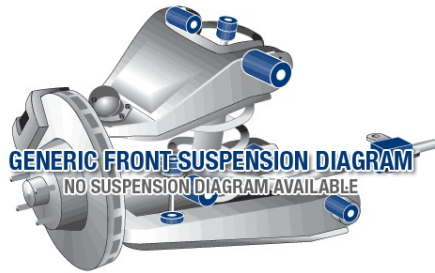

Suspension Parts & Poly Bushings for TOYOTA COROLLA 1979-1987 - E70, E71, E72

Parts Application Diagrams

Generic Diagram

For Illustrative Purposes Only

Leaf Spring Solid Axle

With Limited Lateral Location

Available SuperPro Parts

Position	Part Name	Part No.	Qty/Car	Sub Brand
Front	Control Arm Lower-Inner Bush Kit Re-use original shell	SPF0509K	1	SuperPro SPF
Front	Idler Arm Bush Kit T18 Series	SPF1287K	1	SuperPro SPF
Front	Steering Rack & Pinion Mount Bush Kit Drivers side mount 38mm wide	SPF0253K	1	SuperPro SPF
Front	Steering Rack & Pinion Mount Bush Kit Drivers side mount 34mm wide	SPF2988K	1	SuperPro SPF
Front	Strut Bar To Chassis Mount Bush Kit Check size, 19mm ID bush & 26mm height bush	SPF0699-19K	1	SuperPro SPF
Front	Strut Bar To Chassis Mount Bush Kit Check size, 20mm ID bush & 26mm height bush	SPF0699-20K	1	SuperPro SPF
Front	Sway Bar Link Bush Kit	SPF0903K	1	SuperPro SPF
Front	Sway Bar Mount Bush Kit Suits Sedan	SPF0605-21K	1	SuperPro SPF
Front	Sway Bar Mount Bush Kit Suits Wagon	SPF0605-22K	1	SuperPro SPF
Rear	Panhard Rod To Chassis Mount Bush Kit Sedan	SPF0427K	1	SuperPro SPF
Rear	Panhard Rod To Diff Mount Bush Kit Sedan	SPF0963K	1	SuperPro SPF
Rear	Shock Absorber Upper Bush Kit	SPF2755SK	1	SuperPro SPF
Rear	Spring Front Eye Bush Kit Station wagon	SPF1065K	1	SuperPro SPF
Rear	Spring Rear Eye Bush Kit Station wagon	SPF1066K	1	SuperPro SPF
Rear	Spring Shackle Upper Bush Kit Station wagon	SPF1071K	1	SuperPro SPF
Rear	Sway Bar Link Lower Bush Kit Sedan, replaces OE 90385-11021	SPF0280K	1	SuperPro SPF
Rear	Sway Bar Link Upper Bush Kit Sedan, replaces OE 48817-12010	SPF0903-4K	1	SuperPro SPF
Rear	Sway Bar Mount Bush Kit	SPF0873-13K	1	SuperPro SPF