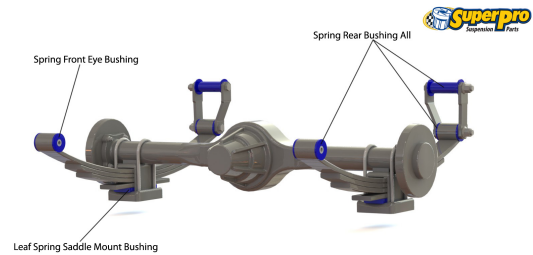

# Suspension Parts & Poly Bushings for TOYOTA COROLLA 1970-1974 - E20, E25, E26

## Parts Application Diagrams

### Generic Diagram

For Illustrative Purposes Only

### Leaf Spring Solid Axle

With Limited Lateral Location