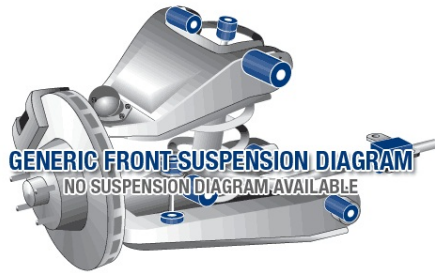

# Suspension Parts & Poly Bushings for TOYOTA COROLLA 1970-1974 - E20, E25, E26

## Parts Application Diagrams

### Leaf Spring Solid Axle

With Limited Lateral Location