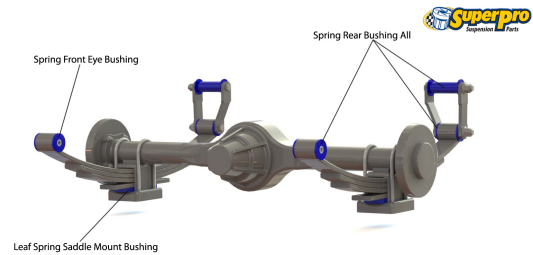

# Suspension Parts & Poly Bushings for TOYOTA COROLLA 1974-1981 - E30, E35, E50, E55

## Parts Application Diagrams

### Generic Diagram

For Illustrative Purposes Only

### Leaf Spring Solid Axle

With Limited Lateral Location