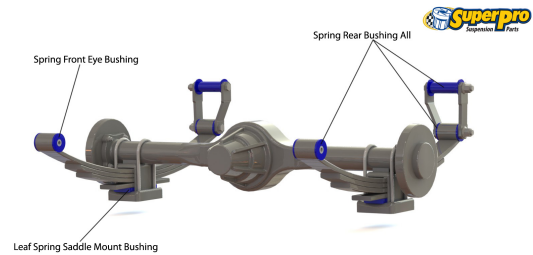

Suspension Parts & Poly Bushings for TOYOTA COROLLA 1966-1970 - E10

Parts Application Diagrams

Generic Diagram

For Illustrative Purposes Only

Leaf Spring Solid Axle

With Limited Lateral Location

Available SuperPro Parts

Position	Part Name	Part No.	Qty/Car	Sub Brand
Front	Idler Arm Bush Kit	SPF0686K	1	SuperPro SPF
Rear	Spring Front Eye Bush Kit 49.4mm OD bushing	SPF0048K	1	SuperPro SPF
Rear	Spring Rear Bush Kit All	SPF0049K	1	SuperPro SPF