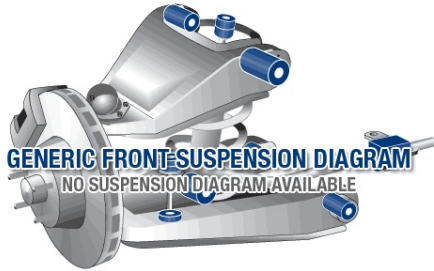

Suspension Parts & Poly Bushings for TOYOTA COROLLA 1966-1970 - E10

Parts Application Diagrams

Generic Diagram

For Illustrative Purposes Only

Leaf Spring Solid Axle

With Limited Lateral Location

Available SuperPro Parts

Position	Part Name	Part No.	Qty/Car	Sub Brand
Front	Idler Arm Bush Kit	SPF0686K	1	SuperPro SPF
Rear	Spring Front Eye Bush Kit 49.4mm OD bushing	SPF0048K	1	SuperPro SPF
Rear	Spring Rear Bush Kit All	SPF0049K	1	SuperPro SPF