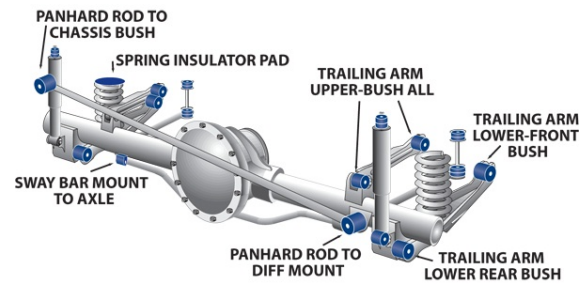

# Suspension Parts & Poly Bushings for CHRYSLER CENTURA 1975-1977 - KB-KC Sedan

## Parts Application Diagrams

### Macpherson Strut

With Lower Control Arm And Separate Radius Rod

### Coil Spring Solid Axle

With Panhard Rod And Trailing Arms