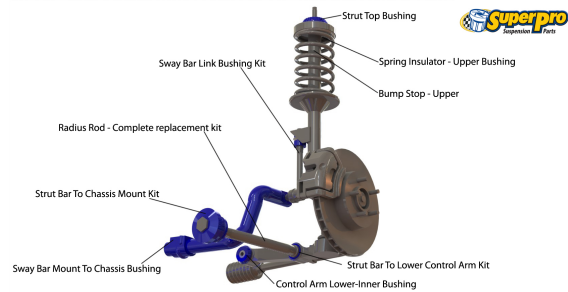

# Suspension Parts & Poly Bushings for CHRYSLER CENTURA 1975-1977 - KB-KC Sedan

## Parts Application Diagrams

### Macpherson Strut

With Lower Control Arm And Separate Radius Rod

### Coil Spring Solid Axle

With Panhard Rod And Trailing Arms