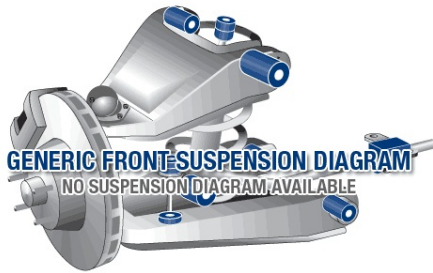

Suspension Parts & Poly Bushings for VAUXHALL VIVA 1973-1979 - HC

Parts Application Diagrams

Generic Diagram

For Illustrative Purposes Only

Generic Diagram

For Illustrative Purposes Only

Available SuperPro Parts

Position	Part Name	Part No.	Qty/Car	Sub Brand
Front	Control Arm Lower-Inner Bush Kit please remove original shell	SPF1925K	1	SuperPro SPF
Front	Control Arm Upper-Inner Bush Kit	SPF1637K	1	SuperPro SPF
Front	Crossmember Outrigger Bush Kit	SPF0035K	1	SuperPro SPF
Front	Strut Bar To Chassis Mount Bush Kit	SPF1429K	1	SuperPro SPF
Front	Sway Bar Link Bush Kit	SPF2092BK	1	SuperPro SPF
Rear	Trailing Arm Lower Bush Kit	SPF0070K	1	SuperPro SPF
Rear	Trailing Arm Upper Front Bush Kit	SPF0070-2K	1	SuperPro SPF
Rear	Trailing Arm Upper Rear Bush Kit	SPF1663K	1	SuperPro SPF