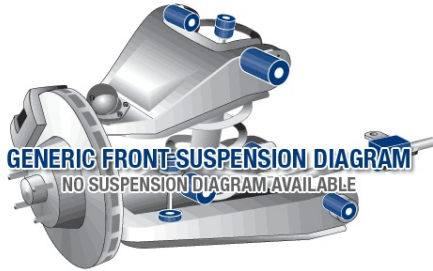

Suspension Parts & Poly Bushings for VAUXHALL VIVA 1971-1975 - HB

Parts Application Diagrams

Generic Diagram

For Illustrative Purposes Only

Generic Diagram

For Illustrative Purposes Only

Available SuperPro Parts

Position	Part Name	Part No.	Qty/Car	Sub Brand
Front	Control Arm Lower-Inner Bush Kit please remove original shell	SPF1925K	1	SuperPro SPF
Front	Control Arm Upper-Inner Bush Kit	SPF1637K	1	SuperPro SPF
Front	Crossmember Outrigger Bush Kit	SPF0035K	1	SuperPro SPF
Front	Strut Bar To Chassis Mount Bush Kit	SPF1429K	1	SuperPro SPF
Front	Sway Bar Link Bush Kit	SPF2092BK	1	SuperPro SPF
Rear	Trailing Arm Lower Bush Kit	SPF0070K	1	SuperPro SPF
Rear	Trailing Arm Upper Front Bush Kit	SPF0070-2K	1	SuperPro SPF
Rear	Trailing Arm Upper Rear Bush Kit	SPF1663K	1	SuperPro SPF