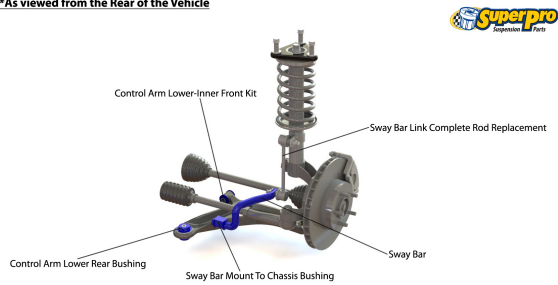

Suspension Parts & Poly Bushings for TOYOTA ALPHARD / VELLFIRE 2008-2015 - H2

Parts Application Diagrams

Macpherson Strut With Lower Control Arm

With Vertical Bushing In Rear Location

***As viewed from the Rear of the Vehicle**

Generic Diagram

For Illustrative Purposes Only

Available SuperPro Parts

Position	Part Name	Part No.	Qty/Car	Sub Brand
Front	Camber Adjusting Bolt Kit Adds +/- 1.5 Degrees camber	SPF4351-17K	1	SuperPro SPF
Front	Control Arm Lower-Inner Front Bush Kit OEM 48654-42040	SPF3589K	1	SuperPro SPF
Front	Control Arm Lower-Inner Rear Bush Kit Standard Replacement	SPF3588K	1	SuperPro SPF
Front	Control Arm Lower-Inner Rear Bush Kit - Double Offset Double Offset Kit	SPF3867K	1	SuperPro SPF
Front	Control Arm Lower-Inner Rear Bush Kit - Single Offset Single Offset Kit	SPF3866K	1	SuperPro SPF
Front	Control Arm Lower-Inner Rear Bush Kit - Single Offset Single Offset	SPF3866K	1	SuperPro SPF
Front	Sway Bar Link Standard Replacement	TRC4020	1	Roll Control
Front	Sway Bar Link Kit - Heavy Duty Adjustable	TRC12265	1	Roll Control