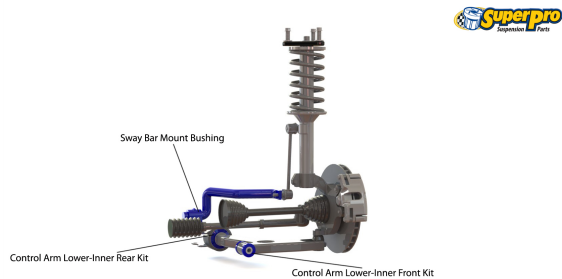

Suspension Parts & Poly Bushings for MAZDA 121 1976-1978 - Gen II

Parts Application Diagrams

Macpherson Strut

With Separate Control Arm

Double Link

With Trailing Arm And Chapman Strut - Front View

Available SuperPro Parts

Position	Part Name	Part No.	Qty/Car	Sub Brand
Front	Idler Arm Bush Kit	SPF2002K	1	SuperPro SPF
Front	Sway Bar Link Bush Kit	SPF2092BK	1	SuperPro SPF
Front	Sway Bar Mount Bush Kit Measure bar diameter 19,20,21,22,23,24,27,30mm available	SPF1454-23K	1	SuperPro SPF
Rear	Trailing Arm Lower-Front Bush Kit	SPF0436K	1	SuperPro SPF
Rear	Trailing Arm Lower-Rear Bush Kit	SPF0437K	1	SuperPro SPF
Rear	Trailing Arm Upper Front Bush Kit	SPF0435K	1	SuperPro SPF
Rear	Trailing Arm Upper Rear Bush Kit	SPF0434K	1	SuperPro SPF