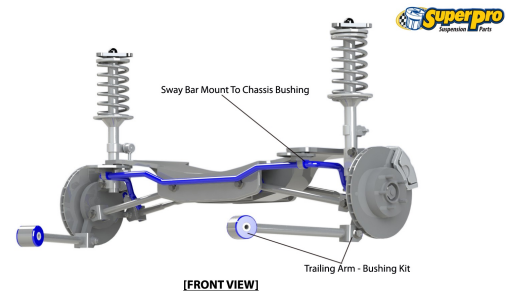

Suspension Parts & Poly Bushings for MAZDA 121 1976-1978 - Gen II

Parts Application Diagrams

Macpherson Strut

With Separate Control Arm

Double Link

With Trailing Arm And Chapman Strut - Front View

Available SuperPro Parts

Position	Part Name	Part No.	Qty/Car	Sub Brand
Front	Idler Arm Bush Kit	SPF2002K	1	SuperPro SPF
Front	Sway Bar Link Bush Kit	SPF2092BK	1	SuperPro SPF
Front	Sway Bar Mount Bush Kit Measure bar diameter 19,20,21,22,23,24,27,30mm available	SPF1454-23K	1	SuperPro SPF
Rear	Trailing Arm Lower-Front Bush Kit	SPF0436K	1	SuperPro SPF
Rear	Trailing Arm Lower-Rear Bush Kit	SPF0437K	1	SuperPro SPF
Rear	Trailing Arm Upper Front Bush Kit	SPF0435K	1	SuperPro SPF
Rear	Trailing Arm Upper Rear Bush Kit	SPF0434K	1	SuperPro SPF