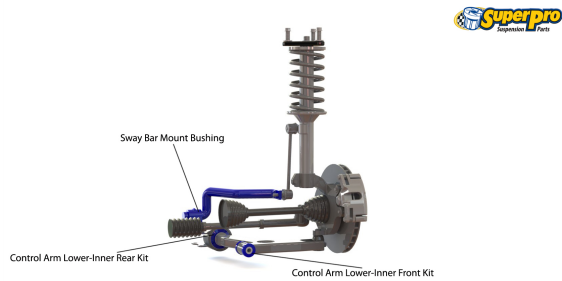

Suspension Parts & Poly Bushings for CHRYSLER GALANT 1974-1976 - GD

Parts Application Diagrams

Macpherson Strut

With Separate Control Arm

Leaf Spring Solid Axle

With Limited Lateral Location

Available SuperPro Parts

| Position | Part Name | Part No. | Qty/Car | Sub Brand |
|----------|---|--------------------------|---------|--------------|
| Front | Idler Arm Bush Kit Tapered style bush | SPF0602K | 1 | SuperPro SPF |
| Front | Sway Bar Link Bush Kit | SPF0903K | 1 | SuperPro SPF |
| Rear | Spring Front Eye Bush Kit 45 OD bush | SPF0582K | 1 | SuperPro SPF |
| Rear | Spring Front Eye Bush Kit 55.5mm OD bush | SPF1204K | 1 | SuperPro SPF |
| Rear | Spring Rear Bush Kit All | SPF0583K | 1 | SuperPro SPF |