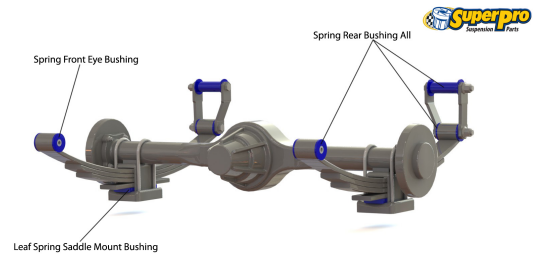

Suspension Parts & Poly Bushings for CHRYSLER GALANT 1974-1976 - GD

Parts Application Diagrams

Macpherson Strut

With Separate Control Arm

Leaf Spring Solid Axle

With Limited Lateral Location

Available SuperPro Parts

| Position | Part Name | Part No. | Qty/Car | Sub Brand |
|----------|---|--------------------------|---------|--------------|
| Front | Idler Arm Bush Kit Tapered style bush | SPF0602K | 1 | SuperPro SPF |
| Front | Sway Bar Link Bush Kit | SPF0903K | 1 | SuperPro SPF |
| Rear | Spring Front Eye Bush Kit 45 OD bush | SPF0582K | 1 | SuperPro SPF |
| Rear | Spring Front Eye Bush Kit 55.5mm OD bush | SPF1204K | 1 | SuperPro SPF |
| Rear | Spring Rear Bush Kit All | SPF0583K | 1 | SuperPro SPF |