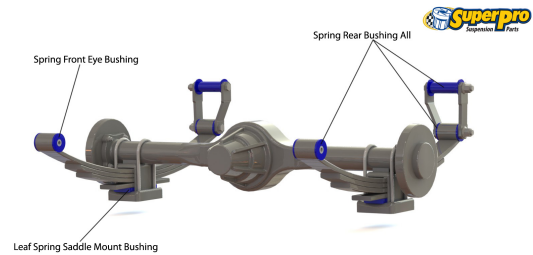

Suspension Parts & Poly Bushings for CHRYSLER GALANT 1974-1976 - GC

Parts Application Diagrams

Macpherson Strut

With Separate Control Arm

Leaf Spring Solid Axle

With Limited Lateral Location

Available SuperPro Parts

Position	Part Name	Part No.	Qty/Car	Sub Brand
Front	Idler Arm Bush Kit Tapered style bush	SPF0602K	1	SuperPro SPF
Front	Sway Bar Link Bush Kit	SPF0903K	1	SuperPro SPF
Rear	Spring Front Eye Bush Kit 45 OD bush	SPF0582K	1	SuperPro SPF
Rear	Spring Front Eye Bush Kit 55.5mm OD bush	SPF1204K	1	SuperPro SPF
Rear	Spring Rear Bush Kit All	SPF0583K	1	SuperPro SPF