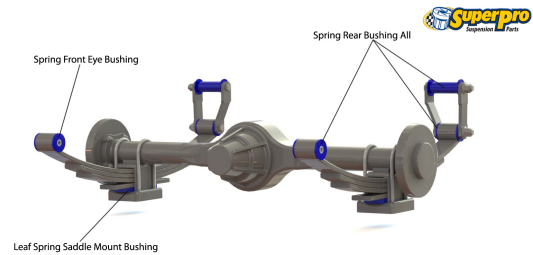

Suspension Parts & Poly Bushings for CHRYSLER GALANT 1971-1973 - GB

Parts Application Diagrams

Macpherson Strut

With Separate Control Arm

Leaf Spring Solid Axle

With Limited Lateral Location

Available SuperPro Parts

Position	Part Name	Part No.	Qty/Car	Sub Brand
Front	Idler Arm Bush Kit Tapered style bush	SPF0602K	1	SuperPro SPF
Front	Sway Bar Link Bush Kit	SPF0903K	1	SuperPro SPF
Rear	Spring Front Eye Bush Kit 45 OD bush	SPF0582K	1	SuperPro SPF
Rear	Spring Front Eye Bush Kit 55.5mm OD bush	SPF1204K	1	SuperPro SPF
Rear	Spring Rear Bush Kit All	SPF0583K	1	SuperPro SPF