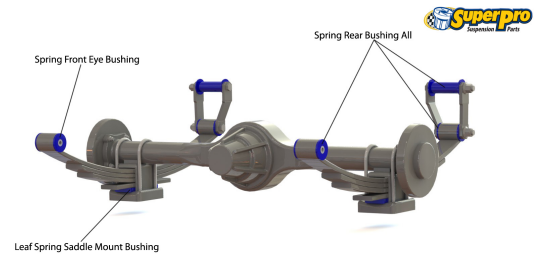

# Suspension Parts & Poly Bushings for CHRYSLER GALANT 1969-1971 - GA

## Parts Application Diagrams

### Macpherson Strut

With Separate Control Arm

### Leaf Spring Solid Axle

With Limited Lateral Location