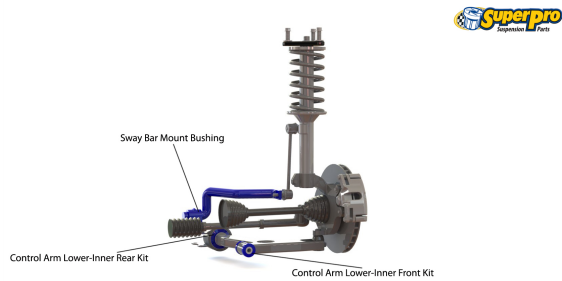

# Suspension Parts & Poly Bushings for CHRYSLER GALANT 1969-1971 - GA

## Parts Application Diagrams

### Macpherson Strut

With Separate Control Arm

### Leaf Spring Solid Axle

With Limited Lateral Location