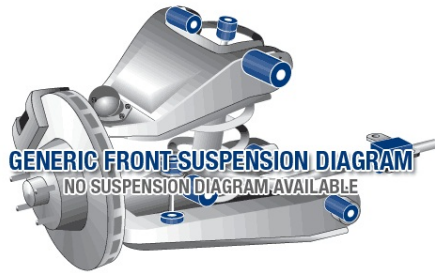

Suspension Parts & Poly Bushings for MAZDA 808 1973-1977 - FA3 1300

Parts Application Diagrams

Generic Diagram

For Illustrative Purposes Only

Leaf Spring Solid Axle

With Limited Lateral Location

Available SuperPro Parts

Position	Part Name	Part No.	Qty/Car	Sub Brand
Front	Control Arm Lower-Inner Bush Kit	SPF0314K	1	SuperPro SPF
Front	Idler Arm Bush Kit	SPF1003K	1	SuperPro SPF
Front	Sway Bar Mount Bush Kit Measure bar diameter 19,20,21,22,23,24,27,30mm available	SPF1454-19K	1	SuperPro SPF
Front	Sway Bar Mount Bush Kit Measure bar diameter 19,20,21,22,23,24,27,30mm available	SPF1454-24K	1	SuperPro SPF
Front	Sway Bar To Lower Control Arm Bush Kit	SPF0161K	1	SuperPro SPF
Rear	Spring Front Eye Bush Kit 40mm OD bushing, 6mm wide flange.	SPF0037K	1	SuperPro SPF
Rear	Spring Front Eye Bush Kit 35mm OD	SPF0038K	1	SuperPro SPF
Rear	Spring Rear Eye Bush Kit 24mm OD bushing	SPF0039K	2	SuperPro SPF
Rear	Spring Shackle Upper Bush Kit	SPF0040K	1	SuperPro SPF