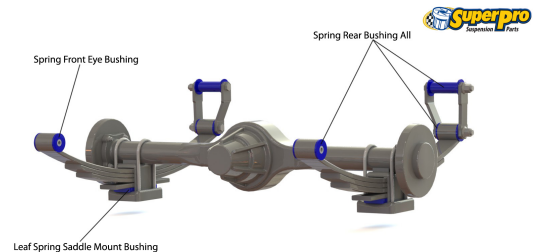

Suspension Parts & Poly Bushings for MAZDA 808 1973-1977 - FA3 1300

Parts Application Diagrams

Generic Diagram

For Illustrative Purposes Only

Leaf Spring Solid Axle

With Limited Lateral Location

Available SuperPro Parts

Position	Part Name	Part No.	Qty/Car	Sub Brand
Front	Control Arm Lower-Inner Bush Kit	SPF0314K	1	SuperPro SPF
Front	Idler Arm Bush Kit	SPF1003K	1	SuperPro SPF
Front	Sway Bar Mount Bush Kit Measure bar diameter 19,20,21,22,23,24,27,30mm available	SPF1454-19K	1	SuperPro SPF
Front	Sway Bar Mount Bush Kit Measure bar diameter 19,20,21,22,23,24,27,30mm available	SPF1454-24K	1	SuperPro SPF
Front	Sway Bar To Lower Control Arm Bush Kit	SPF0161K	1	SuperPro SPF
Rear	Spring Front Eye Bush Kit 40mm OD bushing, 6mm wide flange.	SPF0037K	1	SuperPro SPF
Rear	Spring Front Eye Bush Kit 35mm OD	SPF0038K	1	SuperPro SPF
Rear	Spring Rear Eye Bush Kit 24mm OD bushing	SPF0039K	2	SuperPro SPF
Rear	Spring Shackle Upper Bush Kit	SPF0040K	1	SuperPro SPF