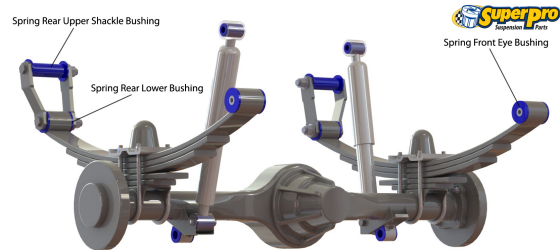

Suspension Parts & Poly Bushings for DAIHATSU SCAT 1976-1985 - F20-25-55-60-65

Parts Application Diagrams

Leaf Spring Solid Axle

Traditional leaf spring solid axle with limited lateral location

Leaf Spring Solid Axle

Available SuperPro Parts

Position	Part Name	Part No.	Qty/Car	Sub Brand
Front	Spring Front Eye Bush Kit 50mm wide spring	SPF0316K	1	SuperPro SPF
Front	Spring Front Upper Bush Kit 31.5mm OD hole in chassis	SPF0317K	1	SuperPro SPF
Front	Spring Front Upper Bush Kit 45mm OD hole in chassis	SPF0698K	1	SuperPro SPF
Front	Spring Rear Eye Bush Kit 60mm wide spring	SPF0238K	1	SuperPro SPF
Front	Spring Rear Eye Bush Kit	SPF0315K	1	SuperPro SPF
Front	Spring Rear Eye Bush Kit 50mm wide spring	SPF0315K	1	SuperPro SPF
Front	Spring Shackle Upper Bush Kit	SPF0317K	1	SuperPro SPF
Front and Rear	Leaf Spring Bush Kit	KIT110K	1	Vehicle Kits
Rear	Shock Absorber Lower Bush Kit	SPF2755LK	1	SuperPro SPF
Rear	Spring Front Eye Bush Kit 60mm wide spring	SPF0238K	1	SuperPro SPF
Rear	Spring Front Eye Bush Kit	SPF0315K	1	SuperPro SPF
Rear	Spring Rear Eye Bush Kit 50mm wide spring	SPF0316K	1	SuperPro SPF
Rear	Spring Shackle Upper Bush Kit	SPF0317K	1	SuperPro SPF
Rear	Spring Shackle Upper Bush Kit	SPF0697K	1	SuperPro SPF