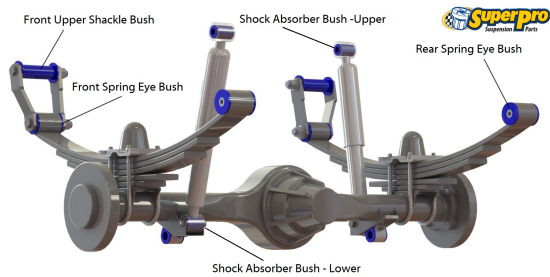

Suspension Parts & Poly Bushings for DAIHATSU SCAT 1976-1985 - F20-25-55-60-65

Parts Application Diagrams

Leaf Spring Solid Axle

Traditional leaf spring solid axle with limited lateral location

Leaf Spring Solid Axle

Available SuperPro Parts

Position	Part Name	Part No.	Qty/Car	Sub Brand
Front	Spring Front Eye Bush Kit 50mm wide spring	SPF0316K	1	SuperPro SPF
Front	Spring Front Upper Bush Kit 31.5mm OD hole in chassis	SPF0317K	1	SuperPro SPF
Front	Spring Front Upper Bush Kit 45mm OD hole in chassis	SPF0698K	1	SuperPro SPF
Front	Spring Rear Eye Bush Kit 60mm wide spring	SPF0238K	1	SuperPro SPF
Front	Spring Rear Eye Bush Kit	SPF0315K	1	SuperPro SPF
Front	Spring Rear Eye Bush Kit 50mm wide spring	SPF0315K	1	SuperPro SPF
Front	Spring Shackle Upper Bush Kit	SPF0317K	1	SuperPro SPF
Front and Rear	Leaf Spring Bush Kit	KIT110K	1	Vehicle Kits
Rear	Shock Absorber Lower Bush Kit	SPF2755LK	1	SuperPro SPF
Rear	Spring Front Eye Bush Kit 60mm wide spring	SPF0238K	1	SuperPro SPF
Rear	Spring Front Eye Bush Kit	SPF0315K	1	SuperPro SPF
Rear	Spring Rear Eye Bush Kit 50mm wide spring	SPF0316K	1	SuperPro SPF
Rear	Spring Shackle Upper Bush Kit	SPF0317K	1	SuperPro SPF
Rear	Spring Shackle Upper Bush Kit	SPF0697K	1	SuperPro SPF