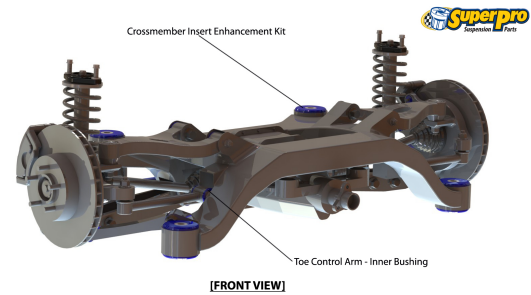

Suspension Parts & Poly Bushings for MITSUBISHI LANCER 1996-2001 - EVO 4, 5, 6

Parts Application Diagrams

Macpherson Strut

With Separate Control Arm

Complex Multi Link With Active Control

With Upper And Lower Control Arms, Trailing And Toe Control Arms

Available SuperPro Parts

Position	Part Name	Part No.	Qty/Car	Sub Brand
Front	Camber Adjusting Bolt Kit Adds +/- 1.5 Degrees camber	SPF4351-12K	1	SuperPro SPF
Front	Control Arm Lower-Inner Front Bush Kit 14mm Mounting bolt	SPF1715-14K	1	SuperPro SPF
Front	Control Arm Lower-Inner Front Bush Kit 12mm Mounting Bolt	SPF1715K	1	SuperPro SPF
Front	Control Arm Lower-Inner Rear Bush Kit Standard	SPF1714K	1	SuperPro SPF
Front	Control Arm Lower-Inner Rear Bush Kit Single offset	SPF2025K	1	SuperPro SPF
Front	Control Arm Lower-Inner Rear Bush Kit Double offset	SPF2026K	1	SuperPro SPF
Front	Sway Bar Mount Bush Kit	SPF0738-23K	1	SuperPro SPF
Front	Sway Bar Mount Bush Kit	SPF0738-24K	1	SuperPro SPF
Front	Sway Bar Mount Bush Kit	SPF0738-25.4K	1	SuperPro SPF
Rear	22mm Extra Heavy Duty 3 Position Blade Adjustable Sway Bar	RC0043RZ-22	1	Roll Control
Rear	24mm Extra Heavy Duty 3 Position Blade Adjustable Sway Bar	RC0043RZ-24	1	Roll Control
Rear	Control Arm Lower-Shock Mount Bush Kit	SPF2072K	1	SuperPro SPF
Rear	Control Arm Upper-Inner Front Bush Kit	SPF2062K	1	SuperPro SPF
Rear	Control Arm Upper-Inner Rear Bush Kit	SPF1974K	1	SuperPro SPF
Rear	Differential Pinion, Bracket Mount Bush Kit 45mm OD Bush, Suits models without Active Yaw Control Pinion Mount	SPF1975K	1	SuperPro SPF
Rear	Differential Pinion, Bracket Mount Bush Kit 54mm outside diameter bushing.	SPF2543K	1	SuperPro SPF
Rear	Differential Support Bracket Mount Bush Kit	SPF2544K	1	SuperPro SPF
Rear	Sway Bar Link Kit - Heavy Duty Adjustable	TRC1085	1	Roll Control
Rear	Sway Bar Mount Bush Kit	SPF2073-23.8K	1	SuperPro SPF