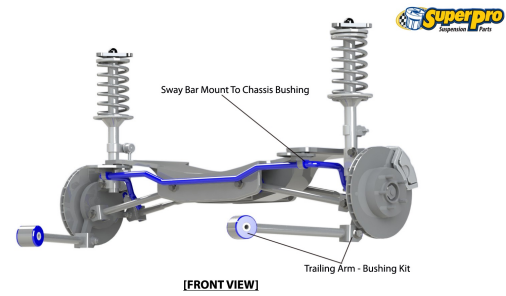

## Parts Application Diagrams

### Macpherson Strut

With Separate Control Arm

### Double Link

With Trailing Arm And Chapman Strut - Front View

## Available SuperPro Parts

Position	Part Name	Part No.	Qty/Car	Sub Brand
Front	Control Arm Lower-Inner Front Bush Kit	<b>SPF1888K</b>	1	SuperPro SPF
Front	Control Arm Lower-Inner Rear Bush Kit Suits 50mm short mounting bracket, OEM 48652-10020, Do not remove original tube from arm	<b>SPF1906K</b>	1	SuperPro SPF