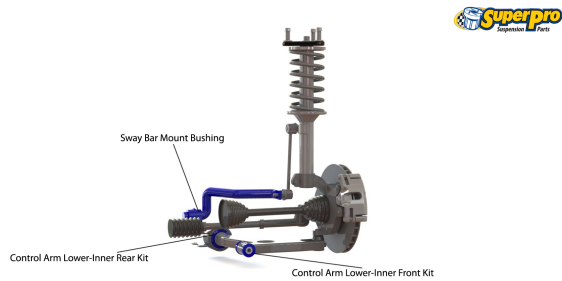

# Suspension Parts & Poly Bushings for TOYOTA TERCEL 1986-1988 - EL31

### Macpherson Strut

With Separate Control Arm

### Double Link

With Trailing Arm And Chapman Strut - Front View

## Available SuperPro Parts

Position	Part Name	Part No.	Qty/Car	Sub Brand
Front	Control Arm Lower-Inner Front Bush Kit	<b>SPF1888K</b>	1	SuperPro SPF
Front	Control Arm Lower-Inner Rear Bush Kit Suits 50mm short mounting bracket, OEM 48652-10020, Do not remove original tube from arm	<b>SPF1906K</b>	1	SuperPro SPF