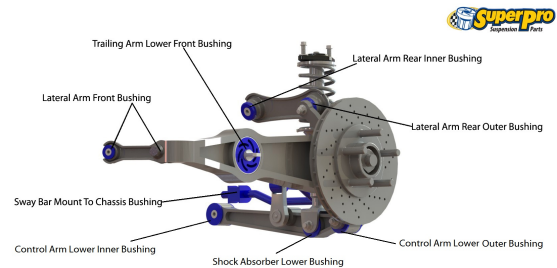

Suspension Parts & Poly Bushings for HONDA CIVIC 1994-2001 - EJ, EK

Parts Application Diagrams

Double Control Arm With Spring & Shock

With Upper Wishbone & Lower Arm

Control Arm

With Chapman Strut Or Shock. FWD

Available SuperPro Parts

Position	Part Name	Part No.	Qty/Car	Sub Brand
Front	Control Arm Lower-Front Bush Kit	SPF1728K	1	SuperPro SPF
Front	Control Arm Lower-Rear Bush Kit Standard setting with Hexagonal style bush.	SPF1755K	1	SuperPro SPF
Front	Control Arm Lower-Rear Bush Kit Alignment Correction with Hexagon style bush.	SPF1756K	1	SuperPro SPF
Front	Control Arm Lower-Rear Bush Kit Alignment Correction with Hexagon style bush. Use this Kit for Both Sides Positive Caster Adjustment	SPF1757AK	1	SuperPro SPF
Front	Control Arm Lower-Rear Bush Kit Alignment Correction with Hexagon style bush. Use this Kit for 1 Side Positive & 1 Side Negative Caster Adjustment	SPF1757K	1	SuperPro SPF
Front	Control Arm Upper Inner Bush Kit - Camber Adjustable Alignment Correction. On car Adjustable Kit	SPF3490K	1	SuperPro SPF
Front	Shock Absorber Lower Bush Kit 40 mm OD bush, tube 12.3 ID, 50mm long	SPF1527-95K	1	SuperPro SPF
Front	Shock Absorber Lower Bush Kit 40 mm OD bush, tube 12.3 ID, 50mm long	SPF1527K	1	SuperPro SPF
Front	Sway Bar Link	TRC4044	2	Roll Control
Front	Sway Bar Mount Bush Kit	SPF2190-22K	1	SuperPro SPF
Rear	Control Arm Lower Inner & Outer Bush Kit suits Vehicles with Pressed Steel Control Arms	SPF4899K	1	SuperPro SPF
Rear	Control Arm Lower-Inner & Outer Bush Kit suits Vehicles with Cast Control Arms; shock fork lower mount 31mm OD bush, 10.2mm ID tube	SPF1530K	1	SuperPro SPF
Rear	Lateral Arm Front Bush Kit Inner and outer bushes, Re-use original outer shell	SPF1940K	1	SuperPro SPF
Rear	Lateral Arm Rear-Inner Bush Kit Re-use original mount pin bar	SPF1899K	1	SuperPro SPF
Rear	Lateral Arm Rear-Outer Bush Kit	SPF1861K	1	SuperPro SPF