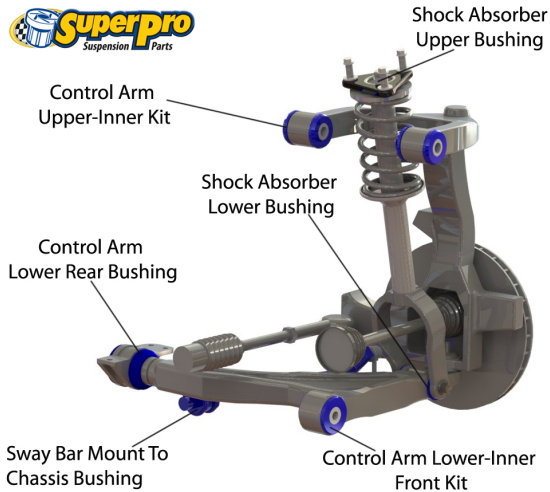

Suspension Parts & Poly Bushings for HONDA CIVIC 1994-2001 - EJ, EK

Parts Application Diagrams

Double Control Arm With Spring & Shock

With Upper Wishbone & Lower Arm

Control Arm

With Chapman Strut Or Shock. FWD

Available SuperPro Parts

Position	Part Name	Part No.	Qty/Car	Sub Brand
Front	Control Arm Lower-Front Bush Kit	SPF1728K	1	SuperPro SPF
Front	Control Arm Lower-Rear Bush Kit Standard setting with Hexagonal style bush.	SPF1755K	1	SuperPro SPF
Front	Control Arm Lower-Rear Bush Kit Alignment Correction with Hexagon style bush.	SPF1756K	1	SuperPro SPF
Front	Control Arm Lower-Rear Bush Kit Alignment Correction with Hexagon style bush. Use this Kit for Both Sides Positive Caster Adjustment	SPF1757AK	1	SuperPro SPF
Front	Control Arm Lower-Rear Bush Kit Alignment Correction with Hexagon style bush. Use this Kit for 1 Side Positive & 1 Side Negative Caster Adjustment	SPF1757K	1	SuperPro SPF
Front	Control Arm Upper Inner Bush Kit - Camber Adjustable Alignment Correction. On car Adjustable Kit	SPF3490K	1	SuperPro SPF
Front	Shock Absorber Lower Bush Kit 40 mm OD bush, tube 12.3 ID, 50mm long	SPF1527-95K	1	SuperPro SPF
Front	Shock Absorber Lower Bush Kit 40 mm OD bush, tube 12.3 ID, 50mm long	SPF1527K	1	SuperPro SPF
Front	Sway Bar Link	TRC4044	2	Roll Control
Front	Sway Bar Mount Bush Kit	SPF2190-22K	1	SuperPro SPF
Rear	Control Arm Lower Inner & Outer Bush Kit suits Vehicles with Pressed Steel Control Arms	SPF4899K	1	SuperPro SPF
Rear	Control Arm Lower-Inner & Outer Bush Kit suits Vehicles with Cast Control Arms; shock fork lower mount 31mm OD bush, 10.2mm ID tube	SPF1530K	1	SuperPro SPF
Rear	Lateral Arm Front Bush Kit Inner and outer bushes, Re-use original outer shell	SPF1940K	1	SuperPro SPF
Rear	Lateral Arm Rear-Inner Bush Kit Re-use original mount pin bar	SPF1899K	1	SuperPro SPF
Rear	Lateral Arm Rear-Outer Bush Kit	SPF1861K	1	SuperPro SPF