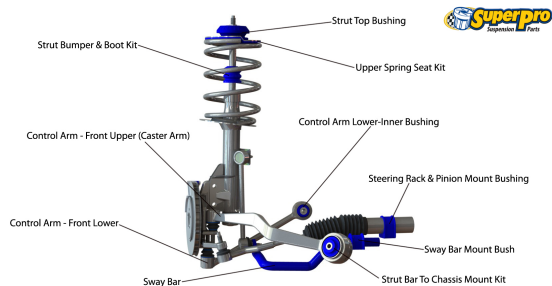

Suspension Parts & Poly Bushings for BMW 1 2003-2013 - E81, E82, E87, E88

Parts Application Diagrams

Macpherson Strut

With Lower Control Arm And Caster Arm

Complex Multi Link

Rear of Subframe-Void Filler Kit & Rear Sub Frame All Bush Kit

Available SuperPro Parts

Position	Part Name	Part No.	Qty/Car	Sub Brand
Front	27mm Heavy Duty 2 Position Blade Adjustable Sway Bar	RC0028FZ-27	1	Roll Control
Front	Control And Radius Alloy Arm Kit Performance Upgrade Kit	ALOY0005-95K	1	Roll Control
Front	Control And Radius Alloy Arm Kit Repair and Repair Upgrade Kit	ALOY0005K	1	Roll Control
Front	Control And Radius Alloy Arm Kit Left and Right Performance Upgrade Kit with additional Camber and Caster	ALOY0090K	1	Roll Control
Front	Control Arm Assembly Kit	TRC0090	1	Roll Control
Front	Control Arm Lower-Inner Bush Kit - Double Offset Competition Use	SPF3941-95K	1	SuperPro SPF
Front	Control Arm Lower-Inner Bush Kit - Double Offset	SPF3941K	1	SuperPro SPF
Front	Radius Arm Assembly Kit	TRC0091	1	Roll Control
Front	Radius Arm To Chassis Mount Bush Kit Standard replacement	SPF5076K	1	SuperPro SPF
Front	Radius Arm To Chassis Mount Bush Kit - Caster Adjustable Competition Use	SPF3940-95K	1	SuperPro SPF
Front	Radius Arm To Chassis Mount Bush Kit - Caster Adjustable	SPF3940K	1	SuperPro SPF
Front	Sway Bar Link Kit - Heavy Duty Adjustable	TRC10200	1	Roll Control
Front	Sway Bar Mount Bush Kit	SPF2569-22.5K	1	SuperPro SPF
Front	Sway Bar Mount Bush Kit	SPF2569-23K	1	SuperPro SPF
Front	Sway Bar Mount Bush Kit	SPF2569-24K	1	SuperPro SPF
Front	Sway Bar Mount Bush Kit	SPF2569-26K	1	SuperPro SPF
Front	Sway Bar Mount Bush Kit	SPF2569-27K	1	SuperPro SPF
Front	Sway Bar Mount Bush Kit	SPF2569-29K	1	SuperPro SPF