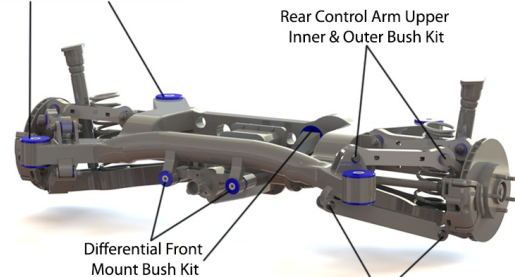

Suspension Parts & Poly Bushings for BMW 1 2003-2013 - E81, E82, E87, E88

Parts Application Diagrams

Macpherson Strut

With Lower Control Arm And Caster Arm

Complex Multi Link

Rear of Subframe-Void Filler Kit & Rear Sub Frame All Bush Kit

Available SuperPro Parts

Position	Part Name	Part No.	Qty/Car	Sub Brand
Front	27mm Heavy Duty 2 Position Blade Adjustable Sway Bar	RC0028FZ-27	1	Roll Control
Front	Control And Radius Alloy Arm Kit Performance Upgrade Kit	ALOY0005-95K	1	Roll Control
Front	Control And Radius Alloy Arm Kit Repair and Repair Upgrade Kit	ALOY0005K	1	Roll Control
Front	Control And Radius Alloy Arm Kit Left and Right Performance Upgrade Kit with additional Camber and Caster	ALOY0090K	1	Roll Control
Front	Control Arm Assembly Kit	TRC0090	1	Roll Control
Front	Control Arm Lower-Inner Bush Kit - Double Offset Competition Use	SPF3941-95K	1	SuperPro SPF
Front	Control Arm Lower-Inner Bush Kit - Double Offset	SPF3941K	1	SuperPro SPF
Front	Radius Arm Assembly Kit	TRC0091	1	Roll Control
Front	Radius Arm To Chassis Mount Bush Kit Standard replacement	SPF5076K	1	SuperPro SPF
Front	Radius Arm To Chassis Mount Bush Kit - Caster Adjustable Competition Use	SPF3940-95K	1	SuperPro SPF
Front	Radius Arm To Chassis Mount Bush Kit - Caster Adjustable	SPF3940K	1	SuperPro SPF
Front	Sway Bar Link Kit - Heavy Duty Adjustable	TRC10200	1	Roll Control
Front	Sway Bar Mount Bush Kit	SPF2569-22.5K	1	SuperPro SPF
Front	Sway Bar Mount Bush Kit	SPF2569-23K	1	SuperPro SPF
Front	Sway Bar Mount Bush Kit	SPF2569-24K	1	SuperPro SPF
Front	Sway Bar Mount Bush Kit	SPF2569-26K	1	SuperPro SPF
Front	Sway Bar Mount Bush Kit	SPF2569-27K	1	SuperPro SPF
Front	Sway Bar Mount Bush Kit	SPF2569-29K	1	SuperPro SPF