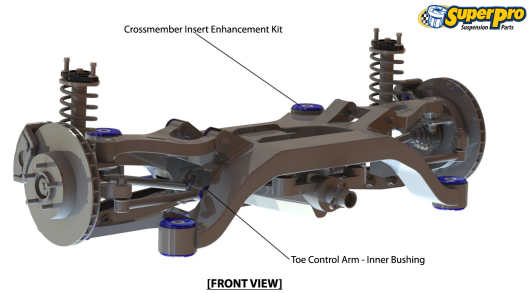

## Parts Application Diagrams

### Macpherson Strut

With Lower Control Arm And Caster Arm

### Complex Multi Link With Active Control

With Upper And Lower Control Arms, Trailing And Toe Control Arms

## Available SuperPro Parts

Position	Part Name	Part No.	Qty/Car	Sub Brand
Front	Sway Bar Link Kit - Heavy Duty Adjustable	<a href="#">TRC10200</a>	1	Roll Control
Front	Sway Bar Mount Bush Kit Suits Cast Aluminium Bracket, Bracket not included in kit.	<a href="#">SPF2818-24.6K</a>	1	SuperPro SPF
Front	Sway Bar Mount Bush Kit Suits Cast Aluminium Bracket, Bracket not included in kit.	<a href="#">SPF2818-25.5K</a>	1	SuperPro SPF
Rear	Sway Bar Mount Bush Kit	<a href="#">SPF2570-14K</a>	1	SuperPro SPF