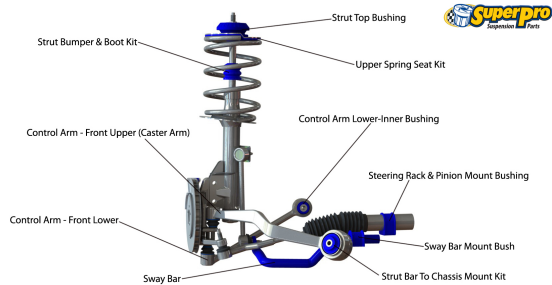

# Suspension Parts & Poly Bushings for BMW 5 2003-2010 - E60, E61

## Parts Application Diagrams

### Macpherson Strut

With Lower Control Arm And Caster Arm

### Complex Multi Link With Active Control

With Upper And Lower Control Arms, Trailing And Toe Control Arms