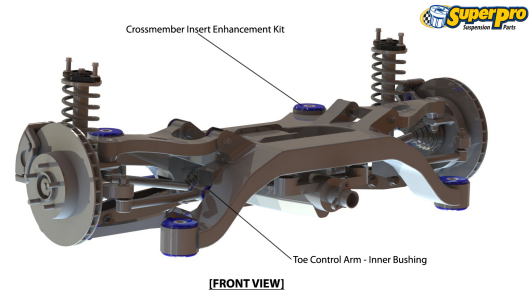

## Parts Application Diagrams

### Macpherson Strut

With Lower Control Arm And Caster Arm

### Complex Multi Link With Active Control

With Upper And Lower Control Arms, Trailing And Toe Control Arms

## Available SuperPro Parts

Position	Part Name	Part No.	Qty/Car	Sub Brand
Front	Strut Bar To Chassis Mount Bush Kit	<a href="#">SPF2246K</a>	1	SuperPro SPF
Front	Strut Bar To Chassis Mount Bush Kit	<a href="#">SPF2247K</a>	1	SuperPro SPF
Front	Sway Bar Link Kit - Heavy Duty Adjustable	<a href="#">TRC12265</a>	1	Roll Control
Rear	Sway Bar Link Kit - Heavy Duty Adjustable	<a href="#">TRC1025</a>	1	Roll Control