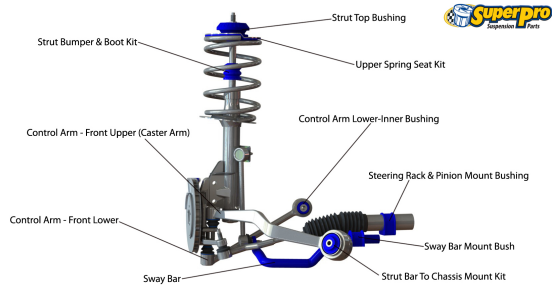

# Suspension Parts & Poly Bushings for BMW X5 2000-2006 - E53

## Parts Application Diagrams

### Macpherson Strut

With Lower Control Arm And Caster Arm

## Available SuperPro Parts

Position	Part Name	Part No.	Qty/Car	Sub Brand
Front	Strut Bar To Chassis Mount Bush Kit	<a href="#">SPF2246K</a>	1	SuperPro SPF
Front	Strut Bar To Chassis Mount Bush Kit	<a href="#">SPF2247K</a>	1	SuperPro SPF
Front	Sway Bar Link Kit - Heavy Duty Adjustable	<a href="#">TRC12265</a>	1	Roll Control
Rear	Sway Bar Link Kit - Heavy Duty Adjustable	<a href="#">TRC1025</a>	1	Roll Control