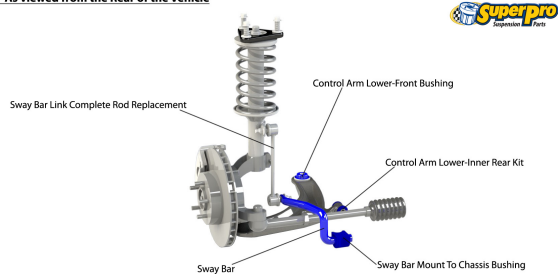

# Suspension Parts & Poly Bushings for BMW 3 1998-2006 - E46

## Parts Application Diagrams

### Macpherson Strut Lower Control Arm

With Vertical Bushing In Front Location

\*As viewed from the Rear of the Vehicle

### Complex Multi Link With Active Control

With Upper And Lower Control Arms, Trailing And Toe Control Arms