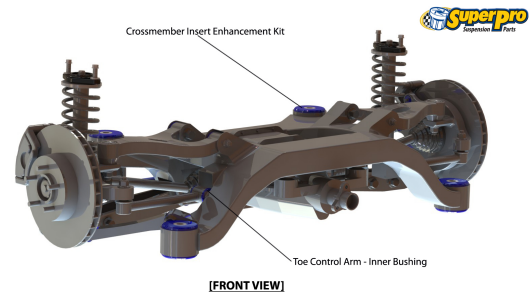

### Macpherson Strut Lower Control Arm

With Vertical Bushing In Front Location

\*As viewed from the Rear of the Vehicle

### Complex Multi Link With Active Control

With Upper And Lower Control Arms, Trailing And Toe Control Arms