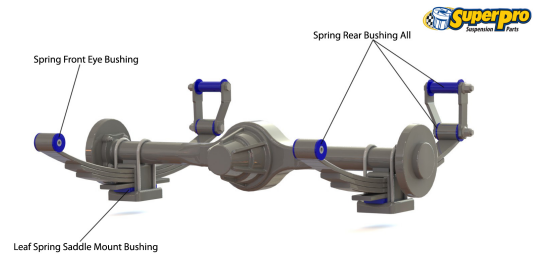

Suspension Parts & Poly Bushings for NISSAN URVAN 1980-1987 - E23

Parts Application Diagrams

Double Wishbone

With Upper And Lower Arm With Drive Shaft

*As viewed from the Front of the Vehicle

Leaf Spring Solid Axle

With Limited Lateral Location

Available SuperPro Parts

Position	Part Name	Part No.	Qty/Car	Sub Brand
Front	Control Arm Upper-Inner Bush Kit	SPF0879K	1	SuperPro SPF
Front	Shock Absorber Upper Bush Kit	SPF2755SK	1	SuperPro SPF
Front	Spring Rear Lower Bush Kit	SPF0055K	1	SuperPro SPF
Front	Strut Bar To Chassis Mount Bush Kit	SPF0148K	1	SuperPro SPF
Front	Sway Bar Link Bush Kit	SPF2092BK	1	SuperPro SPF
Rear	Leaf Spring Front Support Bracket Kit Triangle shaped bracket	SPF0260K	1	SuperPro SPF
Rear	Shock Absorber Lower Bush Kit	SPF2937K	1	SuperPro SPF
Rear	Spring Rear Lower Bush Kit	SPF0055K	1	SuperPro SPF
Rear	Spring Rear Upper Shackle Bush Kit Heavy Duty option	SPF2052HK	1	SuperPro SPF
Rear	Spring Rear Upper Shackle Bush Kit	SPF2052K	1	SuperPro SPF