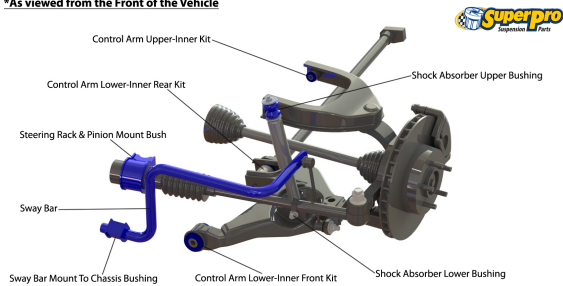

Suspension Parts & Poly Bushings for NISSAN URVAN 1980-1987 - E23

Parts Application Diagrams

Double Wishbone

With Upper And Lower Arm With Drive Shaft

*As viewed from the Front of the Vehicle

Leaf Spring Solid Axle

With Limited Lateral Location

Available SuperPro Parts

Position	Part Name	Part No.	Qty/Car	Sub Brand
Front	Control Arm Upper-Inner Bush Kit	SPF0879K	1	SuperPro SPF
Front	Shock Absorber Upper Bush Kit	SPF2755SK	1	SuperPro SPF
Front	Spring Rear Lower Bush Kit	SPF0055K	1	SuperPro SPF
Front	Strut Bar To Chassis Mount Bush Kit	SPF0148K	1	SuperPro SPF
Front	Sway Bar Link Bush Kit	SPF2092BK	1	SuperPro SPF
Rear	Leaf Spring Front Support Bracket Kit Triangle shaped bracket	SPF0260K	1	SuperPro SPF
Rear	Shock Absorber Lower Bush Kit	SPF2937K	1	SuperPro SPF
Rear	Spring Rear Lower Bush Kit	SPF0055K	1	SuperPro SPF
Rear	Spring Rear Upper Shackle Bush Kit Heavy Duty option	SPF2052HK	1	SuperPro SPF
Rear	Spring Rear Upper Shackle Bush Kit	SPF2052K	1	SuperPro SPF