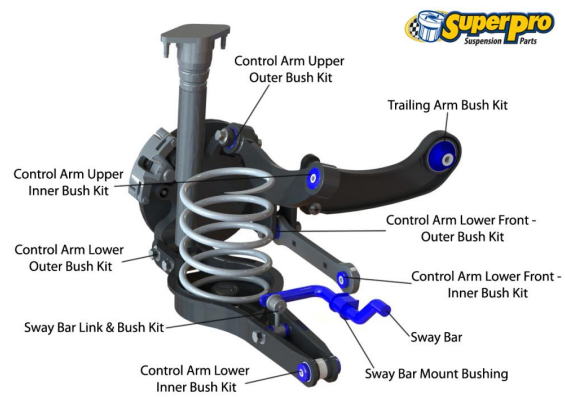

Suspension Parts & Poly Bushings for MITSUBISHI LANCER 1996-2004 - CE

Parts Application Diagrams

Macpherson Strut

With Separate Control Arm

Complex Multi Link

With Trailing Link And Coil Seat

Available SuperPro Parts

Position	Part Name	Part No.	Qty/Car	Sub Brand
Front	Camber Adjusting Bolt Kit Adds +/- 1.5 Degree Camber	SPF4351-12K	1	SuperPro SPF
Front	Control Arm Lower-Front Bush Kit	SPF1160K	1	SuperPro SPF
Front	Control Arm Lower-Inner Rear Bush Kit Standard replacement	SPF1500K	1	SuperPro SPF
Front	Control Arm Lower-Inner Rear Bush Kit Alignment Correction	SPF1502K	1	SuperPro SPF
Front	Control Arm Lower-Inner Rear Bush Kit Anti Lift & Caster Increase	SPF1502XK	1	SuperPro SPF
Front	Control Arm Lower-Inner Rear Bush Kit - Double Offset Alignment Correction for Performance	SPF1502AK	1	SuperPro SPF
Front	Control Arm Lower-Inner Rear Bush Kit - Single Offset Alignment Correction	SPF1501K	1	SuperPro SPF
Front	Steering Rack & Pinion Mount Bush (Power Steering)	SPF1706K	1	SuperPro SPF
Front	Sway Bar Link Cut To Length Link	TRC4004	2	Roll Control
Front	Sway Bar Link Standard Replacement	TRC4006	2	Roll Control
Front	Sway Bar Link Bush Kit	SPF2292BK	1	SuperPro SPF
Front	Sway Bar Mount Bush Kit	SPF1572-18K	1	SuperPro SPF
Front	Sway Bar Mount Bush Kit	SPF1572-19K	1	SuperPro SPF
Front	Sway Bar Mount Bush Kit	SPF1572-20K	1	SuperPro SPF
Front	Sway Bar Mount Bush Kit	SPF1572-22K	1	SuperPro SPF
Rear	Control Arm Lower-Inner & Outer Bush Kit	SPF1573K	1	SuperPro SPF
Rear	Control Arm Upper-Inner Bush Kit Kit includes mounting foot pin	SPF2110K	1	SuperPro SPF
Rear	Control Arm Upper-Outer Bush Kit	SPF2291K	1	SuperPro SPF