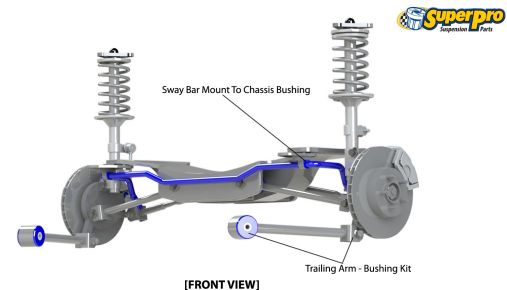

Double Link

With Trailing Arm And Chapman Strut - Front View

Available SuperPro Parts

Position	Part Name	Part No.	Qty/Car	Sub Brand
Front	Camber Adjusting Bolt Kit Adds +/- 1.5 Degrees camber	SPF4351-12K	1	SuperPro SPF
Front	Control Arm Lower-Front Bush Kit	SPF1160K	1	SuperPro SPF
Front	Control Arm Lower-Inner Rear Bush Kit Standard replacement	SPF1500K	1	SuperPro SPF
Front	Control Arm Lower-Inner Rear Bush Kit Alignment Correction	SPF1502K	1	SuperPro SPF
Front	Control Arm Lower-Inner Rear Bush Kit Anti Lift & Caster Increase	SPF1502XK	1	SuperPro SPF
Front	Control Arm Lower-Inner Rear Bush Kit - Double Offset Alignment Correction for Performance	SPF1502AK	1	SuperPro SPF
Front	Control Arm Lower-Inner Rear Bush Kit - Single Offset Alignment Correction	SPF1501K	1	SuperPro SPF
Front	Steering Rack & Pinion Mount Bush (Power Steering)	SPF1706K	1	SuperPro SPF
Front	Sway Bar Link Standard Replacement	TRC4057	2	Roll Control
Front	Sway Bar Link Bush Kit	SPF2092BK	1	SuperPro SPF
Front	Sway Bar Mount Bush Kit	SPF1572-22K	1	SuperPro SPF
Front	Sway Bar Mount Bush Kit	SPF1572-23K	1	SuperPro SPF
Rear	Control Arm Lower-Inner & Outer Bush Kit	SPF1573K	1	SuperPro SPF
Rear	Control Arm Upper-Inner Bush Kit Kit includes mounting foot pin	SPF2110K	1	SuperPro SPF
Rear	Control Arm Upper-Outer Bush Kit	SPF2291K	1	SuperPro SPF
Rear	Lateral Arm Front-Inner Bush Kit Replaces hyme joint type bush with 40.25mm OD bush	SPF2027K	1	SuperPro SPF
Rear	Lateral Arm Front-Outer Bush Kit Kit includes mounting foot pin	SPF2110K	1	SuperPro SPF
Rear	Sway Bar Link Bush Kit	SPF2092BK	1	SuperPro SPF
Rear	Sway Bar Mount Bush Kit Bar diameter 12,13,15,16,18,19,20,22mm ava,32mm wide	SPF1826-16K	1	SuperPro SPF