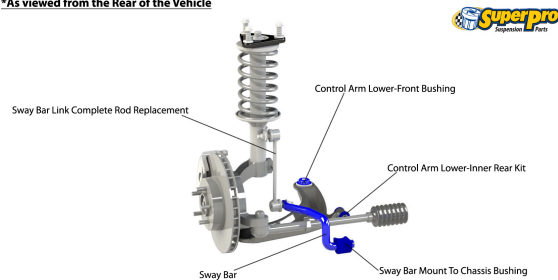

Suspension Parts & Poly Bushings for PROTON SATRIA 1996-2005 - C9_M

Parts Application Diagrams

Macpherson Strut With Lower Control Arm

With Vertical Bushing In Front Location

*As viewed from the Rear of the Vehicle