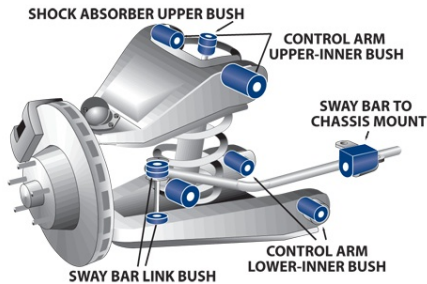

Suspension Parts & Poly Bushings for CHEVROLET CORVETTE 1968-1982 - C3

Parts Application Diagrams

Double Wishbone

With Upper And Lower Wishbone Control Arms

Generic Diagram

For Illustrative Purposes Only

Available SuperPro Parts

Position	Part Name	Part No.	Qty/Car	Sub Brand
Front	Shock Absorber Upper Bush Kit	SPF2755SK	1	SuperPro SPF
Front	Sway Bar Mount Bush Kit Measure bar diameter 14,19,20,22,24,27,28 available	SPF0248-14K	1	SuperPro SPF
Front	Sway Bar Mount Bush Kit Measure bar diameter 14,19,20,22,24,27,28 available	SPF0248-19K	1	SuperPro SPF
Front	Sway Bar Mount Bush Kit Measure bar diameter 14,19,20,22,24,27,28 available	SPF0248-20K	1	SuperPro SPF
Front	Sway Bar Mount Bush Kit Measure bar diameter 14,19,20,22,24,27,28 available	SPF0248-22K	1	SuperPro SPF
Front	Sway Bar Mount Bush Kit Measure bar diameter 14,19,20,22,24,27,28 available	SPF0248-24K	1	SuperPro SPF
Front	Sway Bar Mount Bush Kit Measure bar diameter 14,19,20,22,24,27,28 available	SPF0248-27K	1	SuperPro SPF
Front	Sway Bar Mount Bush Kit Measure bar diameter 14,19,20,22,24,27,28 available	SPF0248-28K	1	SuperPro SPF
Rear	Camber Adjuster Bush Kit 1972 to 1974 only, Inner & outer bushes	SPF0993K	1	SuperPro SPF
Rear	Differential To Crossmember To Chassis Mount Bush Kit	SPF0416K	1	SuperPro SPF
Rear	Spring Insulator Pad Bush Kit Spring cushion retainers at the ends of each leaf spring	SPF0132K	1	SuperPro SPF
Rear	Strut Rod Bush Kit Must use original crush tube	SPF0285K	1	SuperPro SPF
Rear	Strut Rod Bush Kit	SPF4849K	1	SuperPro SPF