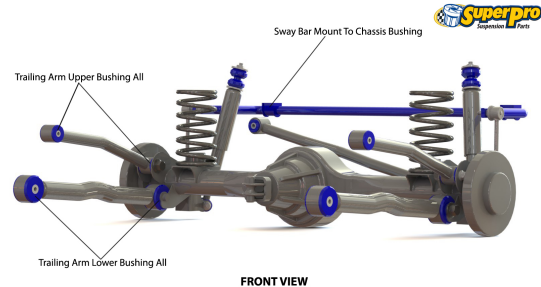

Suspension Parts & Poly Bushings for OPEL KADETT 1974-1985 - C, D

Parts Application Diagrams

Double Wishbone

With Upper And Lower Wishbone Control Arms

Coil Spring Solid Axle

With Panhard Rod, Upper And Lower Trailing Arms

Available SuperPro Parts

Position	Part Name	Part No.	Qty/Car	Sub Brand
Front	Bump Stop Kit suits Kadett D	SPF1833BK	1	SuperPro SPF
Front	Control Arm Lower-Inner Bush Kit	SPF0406K	2	SuperPro SPF
Front	Control Arm Lower-Inner Bush Kit	SPF1550K	1	SuperPro SPF
Front	Control Arm Upper-Front & Rear Bush Kit	SPF1552K	1	SuperPro SPF
Front	Control Arm Upper-Inner Front Bush Kit Re-use original shell	SPF0400K	1	SuperPro SPF
Front	Control Arm Upper-Inner Rear Bush Kit Re-use original shell	SPF0401K	1	SuperPro SPF
Front	Shock Absorber Upper Bush Kit	SPF2755SK	1	SuperPro SPF
Front	Steering Coupling Bush Kit	SPF0121K	1	SuperPro SPF
Front	Steering Rack & Pinion Mount Bush (Manual Steering)	SPF1116K	1	SuperPro SPF
Front	Subframe to Body Mount Bush Kit Lower tie cross-member brace outrigger bar to chassis leg	SPF1753K	1	SuperPro SPF
Front	Sway Bar Link Bush Kit	SPF1111K	1	SuperPro SPF
Front	Sway Bar Link Bush Kit	SPF2092BK	1	SuperPro SPF
Front	Sway Bar Mount Bush Kit	SPF1453-16K	1	SuperPro SPF
Front	Sway Bar Mount Bush Kit	SPF1453-20K	1	SuperPro SPF
Front	Sway Bar Mount Bush Kit	SPF1695-19K	1	SuperPro SPF
Front	Sway Bar Mount Bush Kit	SPF1695-22K	1	SuperPro SPF
Rear	Panhard Rod Bush Kit	SPF0030K	1	SuperPro SPF
Rear	Shock Absorber Upper Bush Kit	SPF2755SK	1	SuperPro SPF