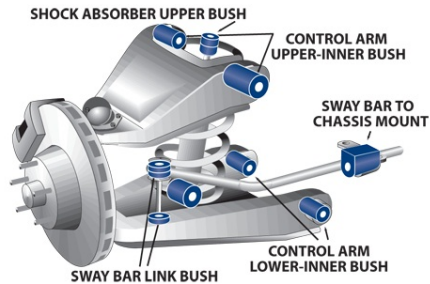

Suspension Parts & Poly Bushings for OPEL KADETT 1974-1985 - C, D

Parts Application Diagrams

Double Wishbone

With Upper And Lower Wishbone Control Arms

Coil Spring Solid Axle

With Panhard Rod, Upper And Lower Trailing Arms

Available SuperPro Parts

Position	Part Name	Part No.	Qty/Car	Sub Brand
Front	Bump Stop Kit suits Kadett D	SPF1833BK	1	SuperPro SPF
Front	Control Arm Lower-Inner Bush Kit	SPF0406K	2	SuperPro SPF
Front	Control Arm Lower-Inner Bush Kit	SPF1550K	1	SuperPro SPF
Front	Control Arm Upper-Front & Rear Bush Kit	SPF1552K	1	SuperPro SPF
Front	Control Arm Upper-Inner Front Bush Kit Re-use original shell	SPF0400K	1	SuperPro SPF
Front	Control Arm Upper-Inner Rear Bush Kit Re-use original shell	SPF0401K	1	SuperPro SPF
Front	Shock Absorber Upper Bush Kit	SPF2755SK	1	SuperPro SPF
Front	Steering Coupling Bush Kit	SPF0121K	1	SuperPro SPF
Front	Steering Rack & Pinion Mount Bush (Manual Steering)	SPF1116K	1	SuperPro SPF
Front	Subframe to Body Mount Bush Kit Lower tie cross-member brace outrigger bar to chassis leg	SPF1753K	1	SuperPro SPF
Front	Sway Bar Link Bush Kit	SPF1111K	1	SuperPro SPF
Front	Sway Bar Link Bush Kit	SPF2092BK	1	SuperPro SPF
Front	Sway Bar Mount Bush Kit	SPF1453-16K	1	SuperPro SPF
Front	Sway Bar Mount Bush Kit	SPF1453-20K	1	SuperPro SPF
Front	Sway Bar Mount Bush Kit	SPF1695-19K	1	SuperPro SPF
Front	Sway Bar Mount Bush Kit	SPF1695-22K	1	SuperPro SPF
Rear	Panhard Rod Bush Kit	SPF0030K	1	SuperPro SPF
Rear	Shock Absorber Upper Bush Kit	SPF2755SK	1	SuperPro SPF