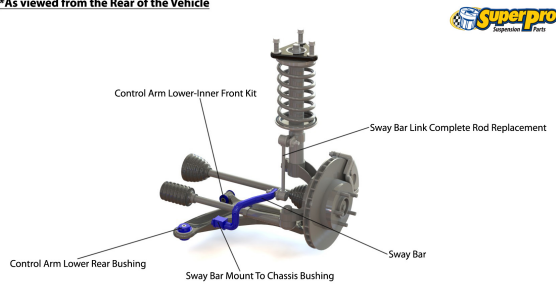

# Suspension Parts & Poly Bushings for SUBARU LIBERTY 2003-2009 - BL, BP

## Parts Application Diagrams

### Macpherson Strut With Lower Control Arm

With Vertical Bushing In Rear Location

\*As viewed from the Rear of the Vehicle

### Complex Multi Link With Active Control

With Upper And Lower Control Arms, Trailing And Toe Control Arms