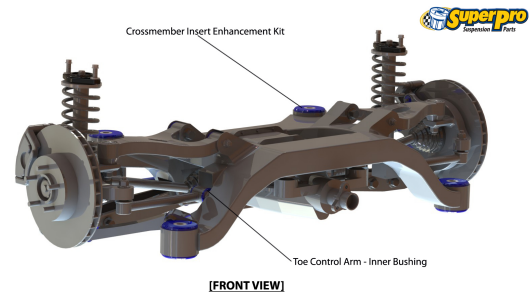

### Macpherson Strut With Lower Control Arm

With Vertical Bushing In Rear Location

\*As viewed from the Rear of the Vehicle

### Complex Multi Link With Active Control

With Upper And Lower Control Arms, Trailing And Toe Control Arms