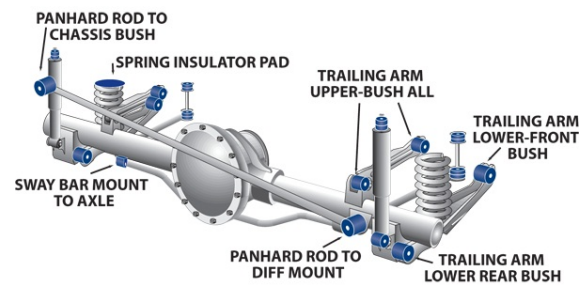

Suspension Parts & Poly Bushings for ALFA ROMEO SPIDER 1967-1977 - Berlina & GTV Spider

Parts Application Diagrams

Double Wishbone

With Upper And Lower Wishbone Control Arms

Coil Spring Solid Axle

With Panhard Rod And Trailing Arms

Available SuperPro Parts

Position	Part Name	Part No.	Qty/Car	Sub Brand
Front	Caster Bar To Upper Arm Bush Kit	SPF0224K	1	SuperPro SPF
Front	Control Arm Upper-Inner Bush Kit	SPF1824K	1	SuperPro SPF
Front	Shock Absorber Upper Bush Kit	SPF2755SK	1	SuperPro SPF
Front	Sway Bar Link Lower Bush Kit 105 Series	SPF0226K	1	SuperPro SPF
Front	Sway Bar Mount Bush Kit Measure bar diameter 19, 20, 22, 24, 25, 26, 27, 28, 29, 32mm available	SPF0140-19K	1	SuperPro SPF
Front	Sway Bar Mount Bush Kit Measure bar diameter 19, 20, 22, 24, 25, 26, 27, 28, 29, 32mm available	SPF0140-22K	1	SuperPro SPF
Front	Sway Bar Mount Bush Kit Measure bar diameter 19, 20, 22, 24, 25, 26, 27, 28, 29, 32mm available	SPF0140-24K	1	SuperPro SPF
Front	Sway Bar Mount Bush Kit Measure bar diameter 19, 20, 22, 24, 25, 26, 27, 28, 29, 32mm available	SPF0140-25K	1	SuperPro SPF
Front	Sway Bar Mount Bush Kit Measure bar diameter 19, 20, 22, 24, 25, 26, 27, 28, 29, 32mm available	SPF0140-27K	1	SuperPro SPF
Front	Sway Bar Mount Bush Kit Measure bar diameter 19, 20, 22, 24, 25, 26, 27, 28, 29, 32mm available	SPF0140-28K	1	SuperPro SPF
Front	Sway Bar Mount Bush Kit Measure bar diameter 19, 20, 22, 24, 25, 26, 27, 28, 29, 32mm available	SPF0140-29K	1	SuperPro SPF
Front	Transmission Mount Supplement Washers Bush Kit	SPF2653K	1	SuperPro SPF
Rear	Shock Absorber Upper & Lower Bush Kit	SPF2755SK	2	SuperPro SPF
Rear	Sway Bar Mount Bush Kit Measure bar diameter 13,14,16,24mm available	SPF1635-13K	1	SuperPro SPF
Rear	Sway Bar Mount Bush Kit Measure bar diameter 13,14,16,24mm available	SPF1635-14K	1	SuperPro SPF