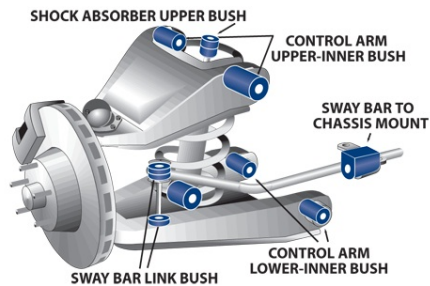

Suspension Parts & Poly Bushings for ALFA ROMEO SPIDER 1967-1977 - Berlina & GTV Spider

Parts Application Diagrams

Double Wishbone

With Upper And Lower Wishbone Control Arms

Coil Spring Solid Axle

With Panhard Rod And Trailing Arms

Available SuperPro Parts

Position	Part Name	Part No.	Qty/Car	Sub Brand
Front	Caster Bar To Upper Arm Bush Kit	SPF0224K	1	SuperPro SPF
Front	Control Arm Upper-Inner Bush Kit	SPF1824K	1	SuperPro SPF
Front	Shock Absorber Upper Bush Kit	SPF2755SK	1	SuperPro SPF
Front	Sway Bar Link Lower Bush Kit 105 Series	SPF0226K	1	SuperPro SPF
Front	Sway Bar Mount Bush Kit Measure bar diameter 19, 20, 22, 24, 25, 26, 27, 28, 29, 32mm available	SPF0140-19K	1	SuperPro SPF
Front	Sway Bar Mount Bush Kit Measure bar diameter 19, 20, 22, 24, 25, 26, 27, 28, 29, 32mm available	SPF0140-22K	1	SuperPro SPF
Front	Sway Bar Mount Bush Kit Measure bar diameter 19, 20, 22, 24, 25, 26, 27, 28, 29, 32mm available	SPF0140-24K	1	SuperPro SPF
Front	Sway Bar Mount Bush Kit Measure bar diameter 19, 20, 22, 24, 25, 26, 27, 28, 29, 32mm available	SPF0140-25K	1	SuperPro SPF
Front	Sway Bar Mount Bush Kit Measure bar diameter 19, 20, 22, 24, 25, 26, 27, 28, 29, 32mm available	SPF0140-27K	1	SuperPro SPF
Front	Sway Bar Mount Bush Kit Measure bar diameter 19, 20, 22, 24, 25, 26, 27, 28, 29, 32mm available	SPF0140-28K	1	SuperPro SPF
Front	Sway Bar Mount Bush Kit Measure bar diameter 19, 20, 22, 24, 25, 26, 27, 28, 29, 32mm available	SPF0140-29K	1	SuperPro SPF
Front	Transmission Mount Supplement Washers Bush Kit	SPF2653K	1	SuperPro SPF
Rear	Shock Absorber Upper & Lower Bush Kit	SPF2755SK	2	SuperPro SPF
Rear	Sway Bar Mount Bush Kit Measure bar diameter 13,14,16,24mm available	SPF1635-13K	1	SuperPro SPF
Rear	Sway Bar Mount Bush Kit Measure bar diameter 13,14,16,24mm available	SPF1635-14K	1	SuperPro SPF