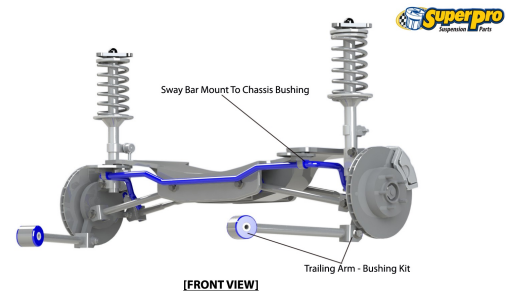

# Suspension Parts & Poly Bushings for MAZDA 323 1980-1989 - BD, BF

## Parts Application Diagrams

### Macpherson Strut

With Separate Control Arm

### Double Link

With Trailing Arm And Chapman Strut - Front View