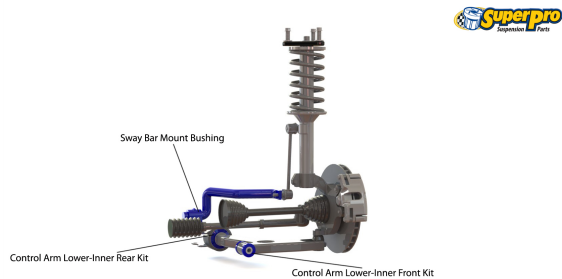

# Suspension Parts & Poly Bushings for MAZDA 323 1980-1989 - BD, BF

## Parts Application Diagrams

### Macpherson Strut

With Separate Control Arm

### Double Link

With Trailing Arm And Chapman Strut - Front View