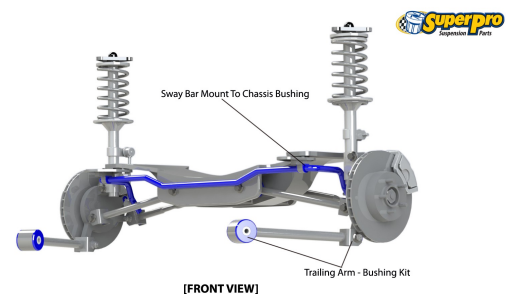

Suspension Parts & Poly Bushings for MAZDA 323 ASTINA 1994-1998 - BA Astina

Parts Application Diagrams

Macpherson Strut

With Separate Control Arm

Double Link

With Trailing Arm And Chapman Strut - Front View

Available SuperPro Parts

Position	Part Name	Part No.	Qty/Car	Sub Brand
Front	Control Arm Lower-Inner Front Bush Kit	SPF1494K	1	SuperPro SPF
Front	Control Arm Lower-Rear Bush Kit No shell casing, cotton reel type bush	SPF1495K	1	SuperPro SPF
Front	Control Arm Lower-Rear Bush Kit standard replacement	SPF1685K	1	SuperPro SPF
Front	Control Arm Lower-Rear Bush Kit Alignment Correction. Shell cased bush	SPF1686K	1	SuperPro SPF
Front	Control Arm Lower-Rear Bush Kit Alignment Correction. Shell cased bush	SPF1687K	1	SuperPro SPF
Front	Steering Rack & Pinion Shaft Guide (Manual Steering) 4/1990 - 10/2004	SPF3450K	1	SuperPro SPF
Front	Sway Bar Link LHS - Standard Replacement	TRC4023L	1	Roll Control
Front	Sway Bar Link RHS - Standard Replacement	TRC4023R	1	Roll Control
Front	Sway Bar Link Kit - Heavy Duty Adjustable	TRC1045	1	Roll Control
Front	Sway Bar Mount Bush Kit	SPF1406-19K	1	SuperPro SPF
Front	Sway Bar Mount Bush Kit	SPF1406-20K	1	SuperPro SPF
Front	Sway Bar Mount Bush Kit	SPF1406-21K	1	SuperPro SPF
Front	Sway Bar Mount Bush Kit	SPF1406-24K	1	SuperPro SPF
Front	Sway Bar Mount Bush Kit	SPF1406-25K	1	SuperPro SPF
Rear	Sway Bar Link Cut To Length Link	TRC4004	2	Roll Control
Rear	Sway Bar Link Standard Replacement	TRC4022	2	Roll Control
Rear	Sway Bar Link Bush Kit	SPF0306K	1	SuperPro SPF
Rear	Sway Bar Mount Bush Kit	SPF0305-20K	1	SuperPro SPF
Rear	Sway Bar Mount Bush Kit	SPF0305-22K	1	SuperPro SPF
Rear	Trailing Arm Lower-Front Bush Kit	SPF0907K	1	SuperPro SPF

40mm Outside diameter bushing.

Rear	Trailing Arm Lower-Rear Bush Kit 40mm Outside diameter bushing	SPF0906K	1	SuperPro SPF
Rear	Trailing Arm Lower-Rear Bush Kit 44mm Outside diameter bushing.	SPF2744K	1	SuperPro SPF