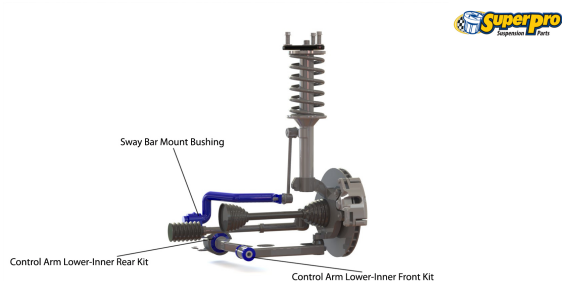

Suspension Parts & Poly Bushings for MAZDA 323 ASTINA 1994-1998 - BA Astina

Parts Application Diagrams

Macpherson Strut

With Separate Control Arm

Double Link

With Trailing Arm And Chapman Strut - Front View

Available SuperPro Parts

Position	Part Name	Part No.	Qty/Car	Sub Brand
Front	Control Arm Lower-Inner Front Bush Kit	SPF1494K	1	SuperPro SPF
Front	Control Arm Lower-Rear Bush Kit No shell casing, cotton reel type bush	SPF1495K	1	SuperPro SPF
Front	Control Arm Lower-Rear Bush Kit standard replacement	SPF1685K	1	SuperPro SPF
Front	Control Arm Lower-Rear Bush Kit Alignment Correction. Shell cased bush	SPF1686K	1	SuperPro SPF
Front	Control Arm Lower-Rear Bush Kit Alignment Correction. Shell cased bush	SPF1687K	1	SuperPro SPF
Front	Steering Rack & Pinion Shaft Guide (Manual Steering) 4/1990 - 10/2004	SPF3450K	1	SuperPro SPF
Front	Sway Bar Link LHS - Standard Replacement	TRC4023L	1	Roll Control
Front	Sway Bar Link RHS - Standard Replacement	TRC4023R	1	Roll Control
Front	Sway Bar Link Kit - Heavy Duty Adjustable	TRC1045	1	Roll Control
Front	Sway Bar Mount Bush Kit	SPF1406-19K	1	SuperPro SPF
Front	Sway Bar Mount Bush Kit	SPF1406-20K	1	SuperPro SPF
Front	Sway Bar Mount Bush Kit	SPF1406-21K	1	SuperPro SPF
Front	Sway Bar Mount Bush Kit	SPF1406-24K	1	SuperPro SPF
Front	Sway Bar Mount Bush Kit	SPF1406-25K	1	SuperPro SPF
Rear	Sway Bar Link Cut To Length Link	TRC4004	2	Roll Control
Rear	Sway Bar Link Standard Replacement	TRC4022	2	Roll Control
Rear	Sway Bar Link Bush Kit	SPF0306K	1	SuperPro SPF
Rear	Sway Bar Mount Bush Kit	SPF0305-20K	1	SuperPro SPF
Rear	Sway Bar Mount Bush Kit	SPF0305-22K	1	SuperPro SPF
Rear	Trailing Arm Lower-Front Bush Kit	SPF0907K	1	SuperPro SPF