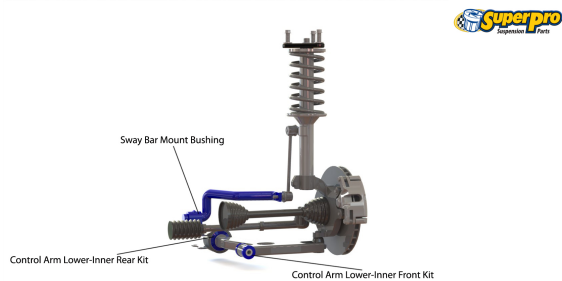

Suspension Parts & Poly Bushings for SKODA SUPERB 2008-2015 - 3T_ FWD

Parts Application Diagrams

Macpherson Strut

With Separate Control Arm

Double Control Arm With Spring & Shock

With Upper Wishbone & Lower Arm

Available SuperPro Parts

Position	Part Name	Part No.	Qty/Car	Sub Brand
Front	Control Arm Lower Complete Alloy Assembly Left and Right Performance Arm Kit with Anti lift and Caster increase	ALOY0001K	1	Roll Control
Front	Control Arm Lower-Inner Front Bush Kit	SPF3346K	1	SuperPro SPF
Front	Control Arm Lower-Inner Rear Anti Lift Bracket Mount Kit Left and Right Performance Bracket Kit with Anti lift and Caster increase	ALOY3273-80K	1	Roll Control
Front	Control Arm Lower-Inner Rear Bush & Bracket Kit Standard Replacement for Repair and Repair Upgrade	SPF4952K	1	SuperPro SPF
Front	Control Arm Lower-Rear Bush Kit Standard Replacement	SPF4176K	1	SuperPro SPF
Front	Control Arm Lower-Rear Bush Kit - Double Offset Double Caster Offset	SPF4178K	1	SuperPro SPF
Front	Control Arm Lower-Rear Bush Kit - Single Offset Single Caster Offset	SPF4177K	1	SuperPro SPF
Front	Sway Bar Link Standard Replacement	TRC4048	2	Roll Control
Front	Sway Bar Link Kit - Heavy Duty Adjustable	TRC12265	1	Roll Control
Front	Torque Arm Lower Insert Bush Kit Suits Diesel Engine	SPF2861-70K	1	SuperPro SPF
Front	Torque Arm Lower Insert Bush Kit Sports Kit;Suits OEM Part Number: 1KO199867A;Gearbox mount.	SPF2861-80K	1	SuperPro SPF
Front	Torque Arm Lower Insert Bush Kit Competition Kit; Suits OEM Part Number: 1KO199867A;Gearbox mount.	SPF2861-90K	1	SuperPro SPF
Front	Torque Arm Lower Insert Bush Kit Suits Diesel Engine only. Replaces OEM IKO199867P	SPF3365-70K	1	SuperPro SPF
Front	Torque Arm Lower Insert Bush Kit Fast Road Use. OEM Arm Part Number: 1K0199867P	SPF3365-80K	1	SuperPro SPF
Front	Torque Arm Lower Insert Bush Kit Competition Kit. Suits OEM Part Number: 1K0199567P. Gearbox mount.	SPF3365-90K	1	SuperPro SPF
Rear	Control Arm & Trailing Arm Bush Kit	KIT5239RK	1	Vehicle Kits