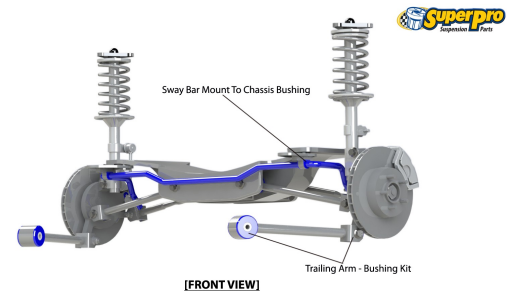

# Suspension Parts & Poly Bushings for TOYOTA COROLLA 1987-1995 - E90, E92, E93, E94

## Parts Application Diagrams

### Macpherson Strut

With Separate Control Arm

### Double Link

With Trailing Arm And Chapman Strut - Front View