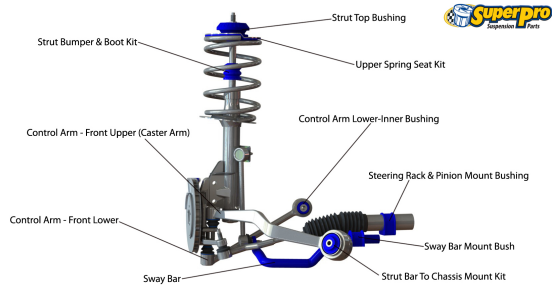

# Suspension Parts & Poly Bushings for TOYOTA SPRINTER 1983-1987 - E86

## Parts Application Diagrams

### Macpherson Strut

With Lower Control Arm And Caster Arm

### Coil Spring Solid Axle

With Watts Link And Trailing Arms