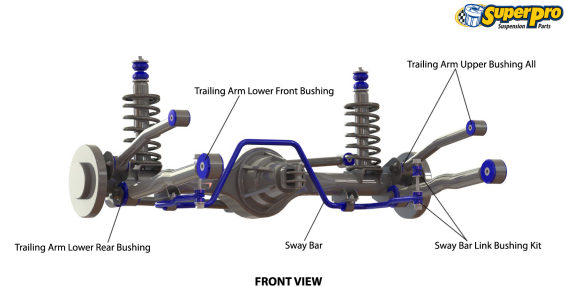

# Suspension Parts & Poly Bushings for TOYOTA SPRINTER 1983-1987 - E86

## Parts Application Diagrams

### Macpherson Strut

With Lower Control Arm And Caster Arm

### Coil Spring Solid Axle

With Watts Link And Trailing Arms