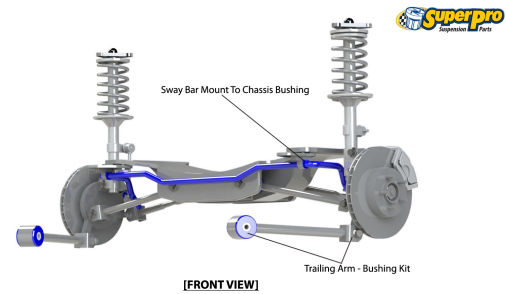

Suspension Parts & Poly Bushings for TOYOTA COROLLA 1998-2001 - E110, E111, E112

Parts Application Diagrams

Macpherson Strut

With Separate Control Arm

Double Link

With Trailing Arm And Chapman Strut - Front View

Available SuperPro Parts

Position	Part Name	Part No.	Qty/Car	Sub Brand
Front	Bump Stop Kit	SPF1833BK	1	SuperPro SPF
Front	Camber Adjusting Bolt Kit Adds +/- 1.5 Degrees camber	SPF4351-15K	1	SuperPro SPF
Front	Control Arm Lower-Front Bush Kit	SPF0996K	1	SuperPro SPF
Front	Control Arm Lower-Rear Bush Kit Standard	SPF1900K	1	SuperPro SPF
Front	Control Arm Lower-Rear Bush Kit Alignment Correction	SPF1901K	1	SuperPro SPF
Front	Control Arm Lower-Rear Bush Kit Alignment Correction for Performance. Do not decrease RHS caster as it fouls chassis	SPF1902K	1	SuperPro SPF
Front	Sway Bar Link Standard Replacement	TRC4016	2	Roll Control
Front	Sway Bar Link Kit - Heavy Duty Adjustable	TRC1025	1	Roll Control
Front	Sway Bar Mount Bush Kit Measure Bar Diameter, 20, 22, 24, 25, 26, 28mm available	SPF0832-22K	1	SuperPro SPF
Front	Sway Bar Mount Bush Kit Suits OE Bar Size	SPF3306-19.5K	1	SuperPro SPF
Front	Sway Bar Mount Bush Kit	SPF3306-20K	1	SuperPro SPF
Front	Sway Bar Mount Bush Kit	SPF3306-22K	1	SuperPro SPF
Front	Sway Bar Mount Bush Kit	SPF3306-24K	1	SuperPro SPF
Front	Sway Bar Mount Bush Kit	SPF3306-25K	1	SuperPro SPF
Front	Sway Bar Mount Bush Kit	SPF3306-26K	1	SuperPro SPF
Rear	Camber Adjusting Bolt Kit Adds +/- 1.5 Degrees Camber	SPF4351-12K	1	SuperPro SPF
Rear	Control Arm Bush Kit Suited to vehicles with inside diameter of housing being 28mm	SPF1947K	1	SuperPro SPF
Rear	Control Arm Front-Inner Outer Kit Bore diameter is 31mm,Suited to vehicles with Hyme joint rear control arms	SPF2938K	1	SuperPro SPF
Rear	Sway Bar Link Cut To Length Link	TRC4004	2	Roll Control