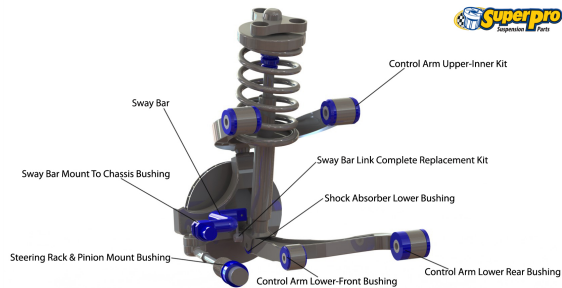

Suspension Parts & Poly Bushings for TOYOTA AVENTIS VERSO 2001-2003 - ACM20R

Parts Application Diagrams

Double Control Arm With Strut & Coil

With Separate Upper & Lower Control A Arms

Generic Diagram

For Illustrative Purposes Only

Available SuperPro Parts

Position	Part Name	Part No.	Qty/Car	Sub Brand
Front	Control Arm Lower-Inner Rear Bush Kit Standard Replacement	SPF3176K	1	SuperPro SPF
Front	Control Arm Lower-Inner Rear Bush Kit - Double Offset Alignment Correction	SPF3178K	1	SuperPro SPF
Front	Control Arm Lower-Inner Rear Bush Kit - Single Offset Alignment Correction	SPF3177K	1	SuperPro SPF
Front	Steering Rack & Pinion Mount Bush Kit	SPF3567K	1	SuperPro SPF
Front	Sway Bar Link Cut To Length Link	TRC4007	2	Roll Control
Rear	Control Arm Lower-Inner & Outer Bush Kit 2 Kits required per vehicle. Replaces hyme joints	SPF2731K	2	SuperPro SPF