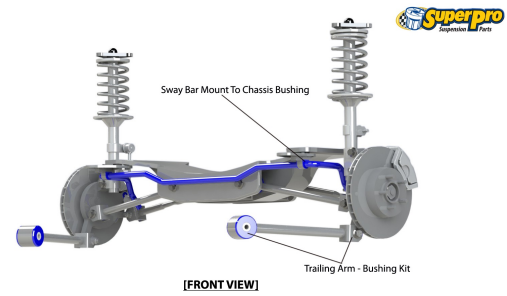

Suspension Parts & Poly Bushings for TOYOTA CARINA 1981-1988 - A60

Parts Application Diagrams

Macpherson Strut

With Separate Control Arm

Double Link

With Trailing Arm And Chapman Strut - Front View

Available SuperPro Parts

Position	Part Name	Part No.	Qty/Car	Sub Brand
Rear	Control Arm Lower-Inner & Outer Bush Kit Remove OE shell for fitment, 70mm long tubes inner & 65mm tubes outer	SPF3180K	1	SuperPro SPF