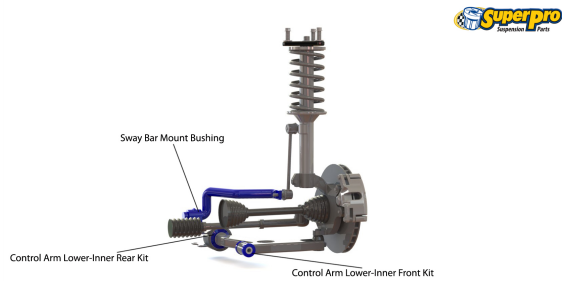

Suspension Parts & Poly Bushings for TOYOTA CARINA 1981-1988 - A60

Parts Application Diagrams

Macpherson Strut

With Separate Control Arm

Double Link

With Trailing Arm And Chapman Strut - Front View

Available SuperPro Parts

Position	Part Name	Part No.	Qty/Car	Sub Brand
Rear	Control Arm Lower-Inner & Outer Bush Kit Remove OE shell for fitment, 70mm long tubes inner & 65mm tubes outer	SPF3180K	1	SuperPro SPF