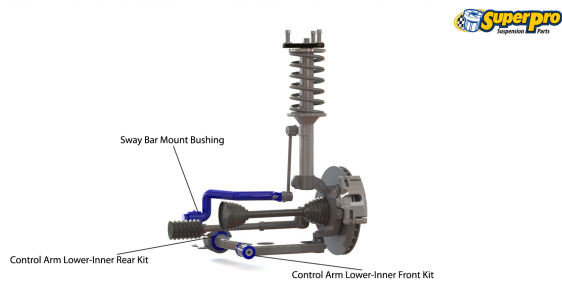

Suspension Parts & Poly Bushings for VAUXHALL NOVA 1994-2000 - A

Parts Application Diagrams

Macpherson Strut

With Separate Control Arm

Double Link

With Trailing Arm And Chapman Strut - Front View

Available SuperPro Parts

Position	Part Name	Part No.	Qty/Car	Sub Brand
Front	Control Arm Lower-Inner Bush Kit	SPF0947K	1	SuperPro SPF
Front	Control Arm Lower-Inner Bush Kit 31mm OD replaces OEM 90170152	SPF1608K	1	SuperPro SPF
Front	Strut Bar To Chassis Mount Bush Kit Nova Brace pull	SPF1602K	1	SuperPro SPF
Front	Sway Bar Mount Bush Kit	SPF1603-18K	1	SuperPro SPF
Rear	Beam Axle Pivot Bush Kit Replaces OEM 9021-7845	SPF1662K	1	SuperPro SPF
Rear	Spring Insulator Lower Bush Kit IRS Raises vehicle approximately 9mm	SPF1358-6K	2	SuperPro SPF
Rear	Spring Insulator Lower Bush Kit IRS Raises vehicle approximately 12mm	SPF1358-8K	2	SuperPro SPF