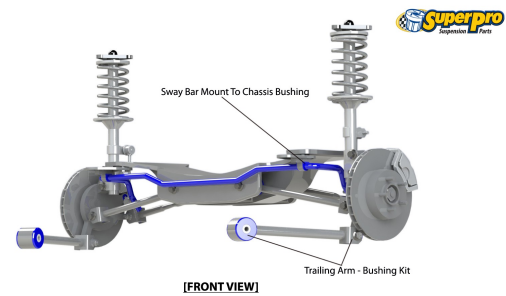

Suspension Parts & Poly Bushings for VAUXHALL NOVA 1994-2000 - A

Parts Application Diagrams

Macpherson Strut

With Separate Control Arm

Double Link

With Trailing Arm And Chapman Strut - Front View

Available SuperPro Parts

Position	Part Name	Part No.	Qty/Car	Sub Brand
Front	Control Arm Lower-Inner Bush Kit	SPF0947K	1	SuperPro SPF
Front	Control Arm Lower-Inner Bush Kit 31mm OD replaces OEM 90170152	SPF1608K	1	SuperPro SPF
Front	Strut Bar To Chassis Mount Bush Kit Nova Brace pull	SPF1602K	1	SuperPro SPF
Front	Sway Bar Mount Bush Kit	SPF1603-18K	1	SuperPro SPF
Rear	Beam Axle Pivot Bush Kit Replaces OEM 9021-7845	SPF1662K	1	SuperPro SPF
Rear	Spring Insulator Lower Bush Kit IRS Raises vehicle approximately 9mm	SPF1358-6K	2	SuperPro SPF
Rear	Spring Insulator Lower Bush Kit IRS Raises vehicle approximately 12mm	SPF1358-8K	2	SuperPro SPF