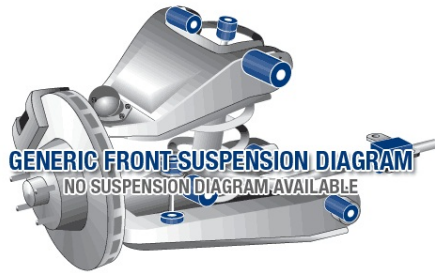

Suspension Parts & Poly Bushings for NISSAN DATSUN STANZA 1978-1982 - 710, A10

Parts Application Diagrams

Generic Diagram

For Illustrative Purposes Only

Generic Diagram

For Illustrative Purposes Only

Available SuperPro Parts

Position	Part Name	Part No.	Qty/Car	Sub Brand
Front	Control Arm Lower-Inner Bush Kit	SPF1008K	1	SuperPro SPF
Front	Idler Arm Bush Kit Tapered style bush	SPF0602K	1	SuperPro SPF
Front	Strut Bar To Chassis Mount Bush Kit	SPF0054K	1	SuperPro SPF
Front	Sway Bar Link Bush Kit	SPF0903K	1	SuperPro SPF
Front	Sway Bar Mount Bush Kit Measure bar diameter 19,23,25mm available	SPF0965-19K	1	SuperPro SPF
Front	Sway Bar Mount Bush Kit Measure bar diameter 19,23,25mm available	SPF0965-23K	1	SuperPro SPF
Front	Sway Bar Mount Bush Kit Measure bar diameter 19,23,25mm available	SPF0965-25K	1	SuperPro SPF
Rear	Trailing Arm Lower Bush Kit	SPF0836K	1	SuperPro SPF
Rear	Trailing Arm Upper Bush Kit	SPF0835K	1	SuperPro SPF