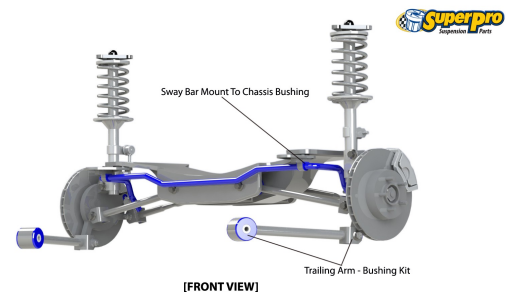

## Parts Application Diagrams

### Macpherson Strut With Lower Control Arm

With Vertical Bushing In Rear Location

\*As viewed from the Rear of the Vehicle

### Double Link

With Trailing Arm And Chapman Strut - Front View

## Available SuperPro Parts

Position	Part Name	Part No.	Qty/Car	Sub Brand
Front	Control Arm Lower-Inner Front Bush Kit	<a href="#">SPF1915K</a>	1	SuperPro SPF
Front	Control Arm Lower-Inner Front Bush Kit	<a href="#">SPF3311K</a>	1	SuperPro SPF
Front	Engine Steady Mount Bush Kit Sports use only, replaces lower rear bushing in dogbone mount	<a href="#">SPF2907-70K</a>	1	SuperPro SPF
Front	Engine Steady Mount Bush Kit Competition Use	<a href="#">SPF2907-80K</a>	1	SuperPro SPF
Front	Sway Bar Link Kit - Heavy Duty Adjustable	<a href="#">TRC10200</a>	1	Roll Control
Front	Sway Bar Mount Bush Kit Replaces OEM Part Number: 6Q0411314 Bar Diameters 16,18,19,20,22,24,25mm available	<a href="#">SPF2901-16K</a>	1	SuperPro SPF
Front	Sway Bar Mount Bush Kit Replaces OEM Part Number: 6Q0411314 Bar Diameters 16,18,19,20,22,24,25mm available	<a href="#">SPF2901-18K</a>	1	SuperPro SPF
Front	Sway Bar Mount Bush Kit Replaces OEM Part Number: 6Q0411314 Bar Diameters 16,18,19,20,22,24,25mm available	<a href="#">SPF2901-19K</a>	1	SuperPro SPF
Front	Sway Bar Mount Bush Kit Replaces OEM Part Number: 6Q0411314 Bar Diameters 16,18,19,20,22,24,25mm available	<a href="#">SPF2901-20K</a>	1	SuperPro SPF
Front	Sway Bar Mount Bush Kit Replaces OEM Part Number: 6Q0411314 Bar Diameters 16,18,19,20,22,24,25mm available	<a href="#">SPF2901-22K</a>	1	SuperPro SPF
Front	Sway Bar Mount Bush Kit Replaces OEM Part Number: 6Q0411314 Bar Diameters 16,18,19,20,22,24,25mm available	<a href="#">SPF2901-24K</a>	1	SuperPro SPF
Front	Sway Bar Mount Bush Kit Replaces OEM Part Number: 6Q0411314 Bar Diameters 16,18,19,20,22,24,25mm available	<a href="#">SPF2901-25K</a>	1	SuperPro SPF
Rear	Beam Axle Pivot Bush Kit	<a href="#">SPF2481K</a>	1	SuperPro SPF