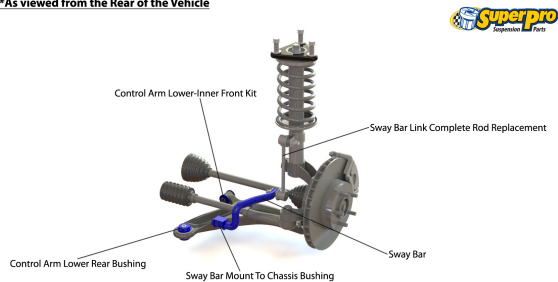

# Suspension Parts & Poly Bushings for SEAT IBIZA 2008-on - Mk 4 6J

## Parts Application Diagrams

### Macpherson Strut With Lower Control Arm

With Vertical Bushing In Rear Location

\*As viewed from the Rear of the Vehicle

### Double Link

With Trailing Arm And Chapman Strut - Front View