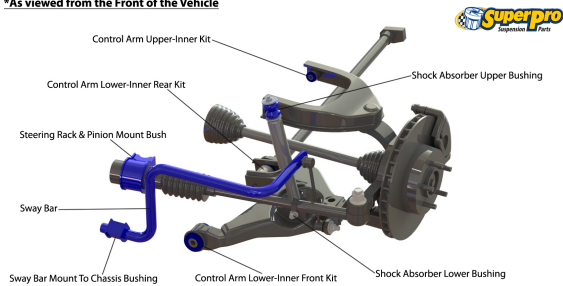

Suspension Parts & Poly Bushings for NISSAN 620 1972-1978 - 620

Parts Application Diagrams

Double Wishbone

With Upper And Lower Arm With Drive Shaft

*As viewed from the Front of the Vehicle

Leaf Spring Solid Axle

With Limited Lateral Location

Available SuperPro Parts

Position	Part Name	Part No.	Qty/Car	Sub Brand
Front	Shock Absorber Upper Bush Kit	SPF2755SK	1	SuperPro SPF
Front	Strut Bar To Chassis Mount Bush Kit	SPF0054K	1	SuperPro SPF
Rear	Shock Absorber Lower Bush Kit	SPF0094K	1	SuperPro SPF
Rear	Spring Front Eye Bush Kit	SPF0055K	1	SuperPro SPF
Rear	Spring Rear Eye Bush Kit	SPF0056-4K	1	SuperPro SPF
Rear	Spring Shackle Upper Bush Kit	SPF0228-4K	1	SuperPro SPF