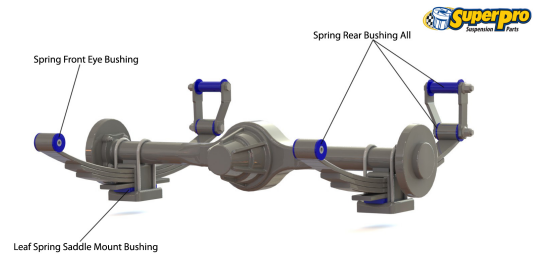

Suspension Parts & Poly Bushings for NISSAN 620 1972-1978 - 620

Parts Application Diagrams

Double Wishbone

With Upper And Lower Arm With Drive Shaft

*As viewed from the Front of the Vehicle

Leaf Spring Solid Axle

With Limited Lateral Location

Available SuperPro Parts

Position	Part Name	Part No.	Qty/Car	Sub Brand
Front	Shock Absorber Upper Bush Kit	SPF2755SK	1	SuperPro SPF
Front	Strut Bar To Chassis Mount Bush Kit	SPF0054K	1	SuperPro SPF
Rear	Shock Absorber Lower Bush Kit	SPF0094K	1	SuperPro SPF
Rear	Spring Front Eye Bush Kit	SPF0055K	1	SuperPro SPF
Rear	Spring Rear Eye Bush Kit	SPF0056-4K	1	SuperPro SPF
Rear	Spring Shackle Upper Bush Kit	SPF0228-4K	1	SuperPro SPF